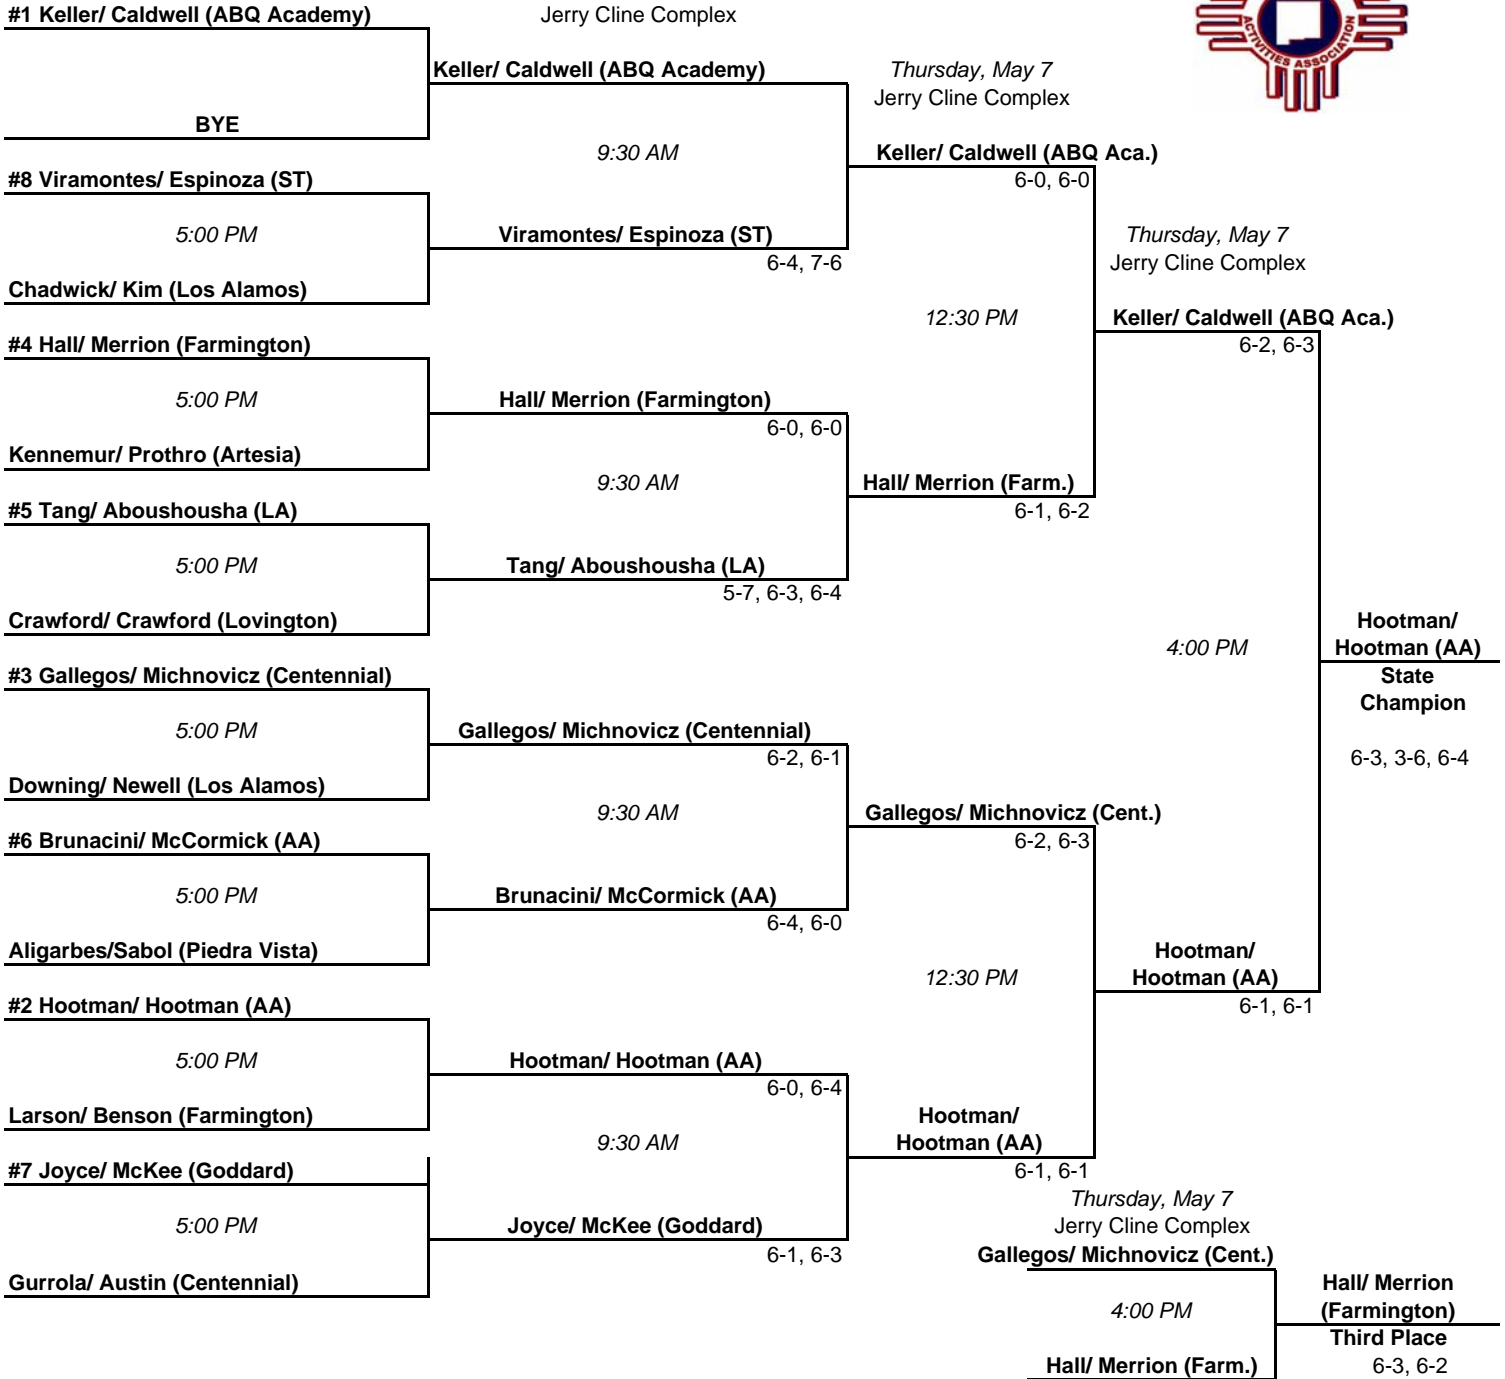

2015 NMAA CASAS DEL RIO STATE TENNIS TOURNAMENT

Presented by Farmers Insurance Group

DOUBLES COMPETITION May 6-7, 2015

Class AAAAA Boys

Wednesday, May 6
Jerry Cline Complex

Thursday, May 7
Jerry Cline Complex