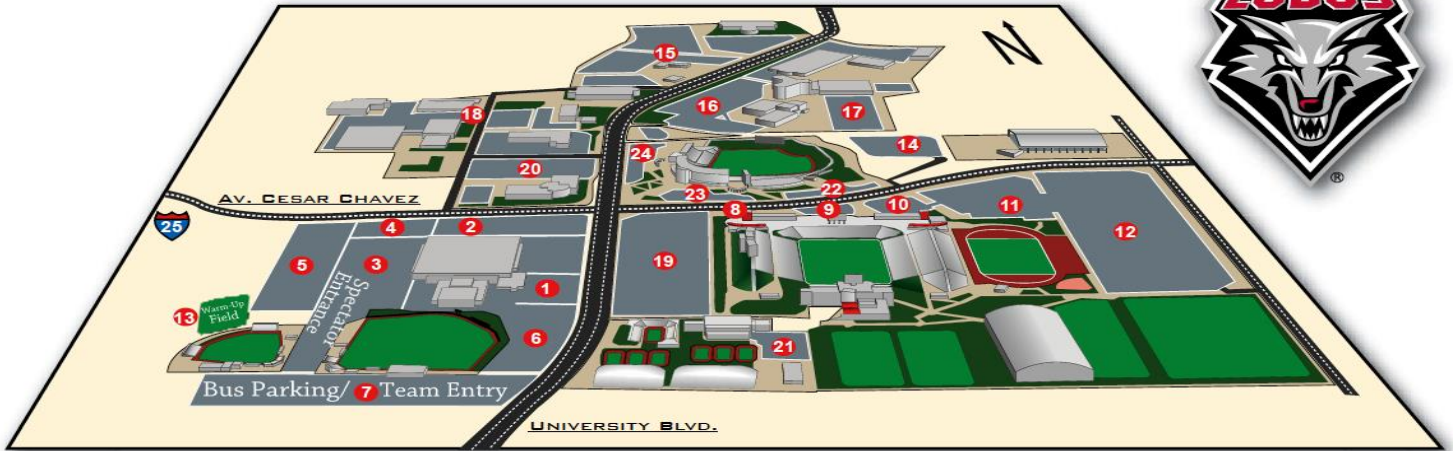

CLEVELAND HIGH SCHOOL
4800 Laban Rd NE, Rio Rancho, NM 87144

RIO RANCHO SOFTBALL COMPLEX
770 Broadmoor Blvd NE, Rio Rancho, NM 87124

UNIVERSITY OF NEW MEXICO FACILITIES
1313A University Blvd SE, Albuquerque, NM 87131

**UNIVERSITY OF NEW MEXICO
 ATHLETIC EVENT PARKING GRID**

1 PIT EAST	8 STADIUM NORTH 1	15 CNM 1	22 ISOTOPES A
2 PIT NORTH 2	9 STADIUM NORTH 2	16 CNM 2	23 ISOTOPES B
3 PIT WEST 1	10 STADIUM NORTH 3	17 CNM 3	24 ISOTOPES C
4 PIT NORTH 1	11 STADIUM NORTH 4	18 STP	
5 PIT WEST 2	12 STADIUM EAST	19 STADIUM WEST	
6 BASEBALL EAST	13 PIT WEST 3	20 SSSC	
7 BASEBALL SOUTH	14 CNM EMPLOYEE	21 STADIUM SOUTH	