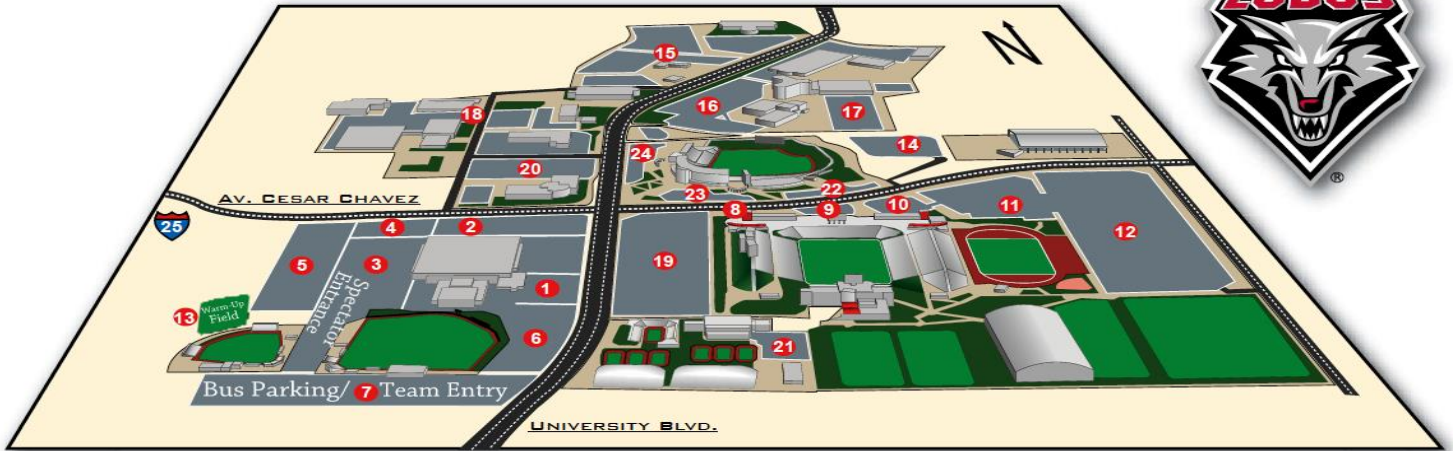

CLEVELAND HIGH SCHOOL
4800 Laban Rd NE, Rio Rancho, NM 87144

RIO RANCHO SOFTBALL COMPLEX
770 Broadmoor Blvd NE, Rio Rancho, NM 87124

CIBOLA LITTLE LEAGUE PARK

Chayote Rd NE, Rio Rancho, NM 87144

RIO RANCHO COMPLEX MAP

UNIVERSITY OF NEW MEXICO FACILITIES
1313A University Blvd SE, Albuquerque, NM 87131

**UNIVERSITY OF NEW MEXICO
 ATHLETIC EVENT PARKING GRID**

1 PIT EAST	8 STADIUM NORTH 1	15 CNM 1	22 ISOTOPES A
2 PIT NORTH 2	9 STADIUM NORTH 2	16 CNM 2	23 ISOTOPES B
3 PIT WEST 1	10 STADIUM NORTH 3	17 CNM 3	24 ISOTOPES C
4 PIT NORTH 1	11 STADIUM NORTH 4	18 STP	
5 PIT WEST 2	12 STADIUM EAST	19 STADIUM WEST	
6 BASEBALL EAST	13 PIT WEST 3	20 SSSC	
7 BASEBALL SOUTH	14 CNM EMPLOYEE	21 STADIUM SOUTH	