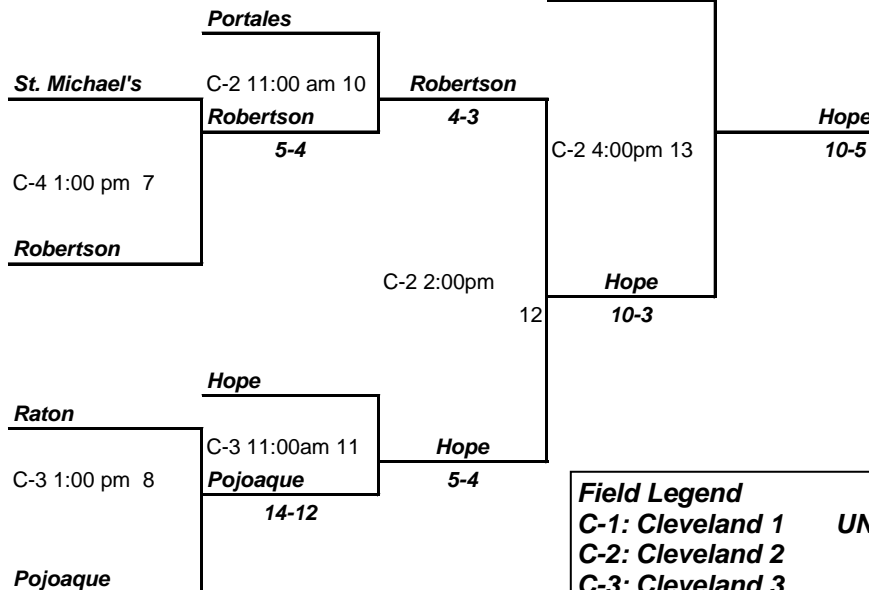

Field Legend

- C-1: Cleveland 1 UNM
- C-2: Cleveland 2
- C-3: Cleveland 3
- C-4: Cleveland 4

NOTE: INCLEMENT WEATHER - SINGLE ELIMINATION TOURNAMENT