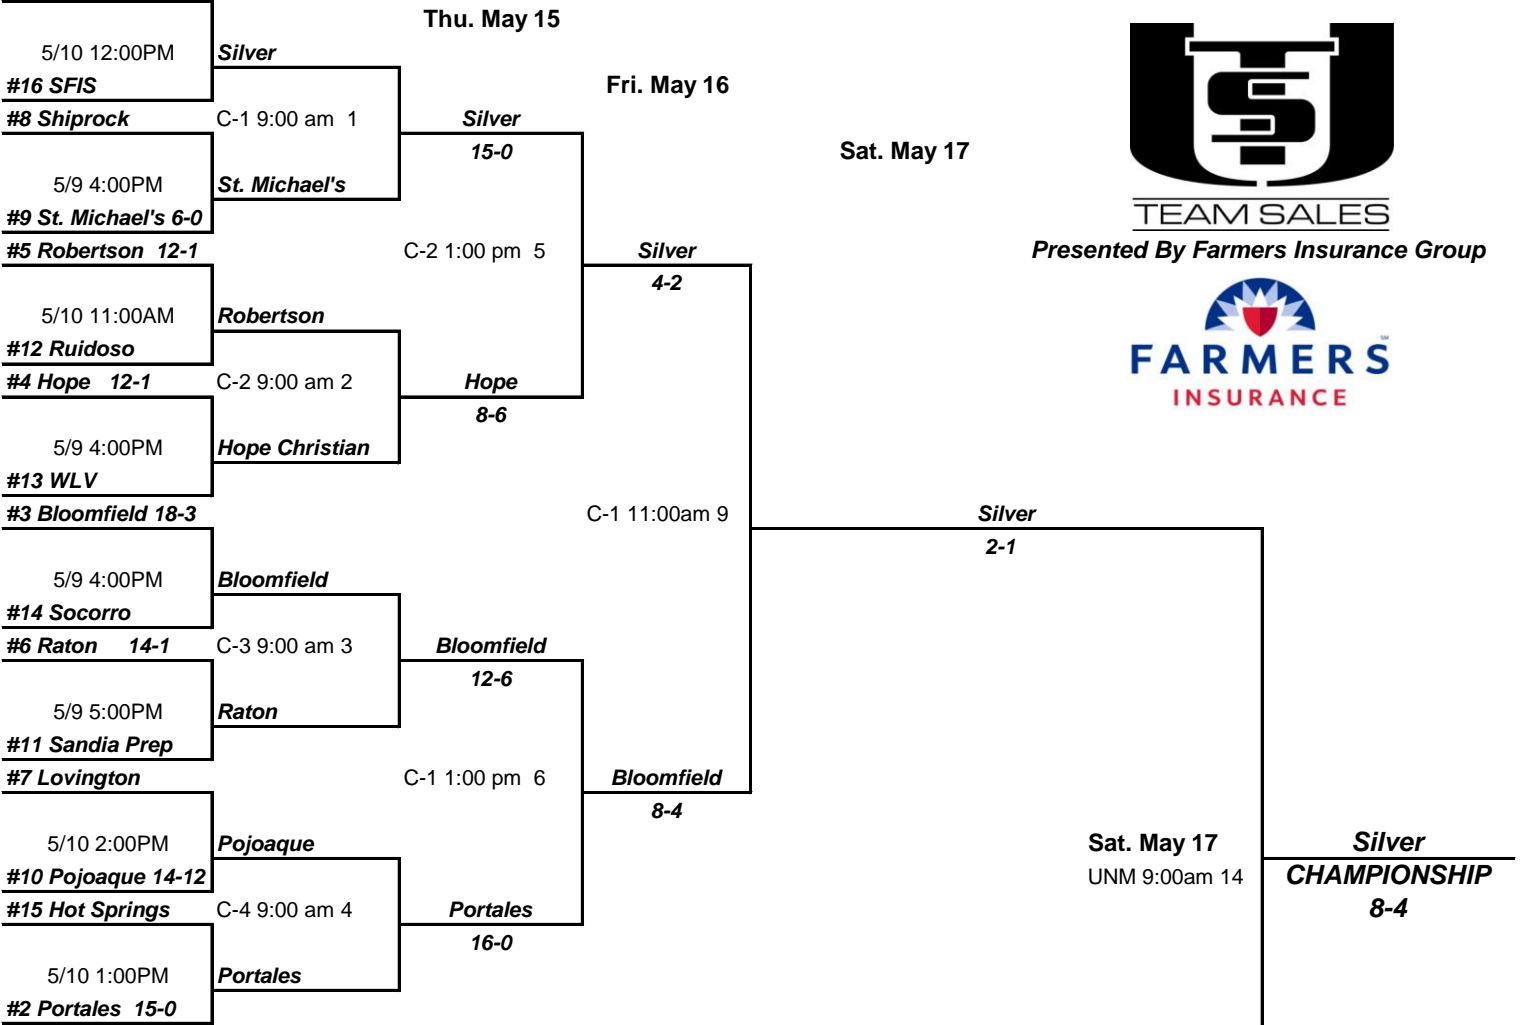

Single Elimination First Round of 16 (Higher Seed Hosts)

Double Elimination Quarterfinals

#1 Silver 15-0

Thu. May 15

Fri. May 16

Sat. May 17

TEAM SALES

Presented By Farmers Insurance Group