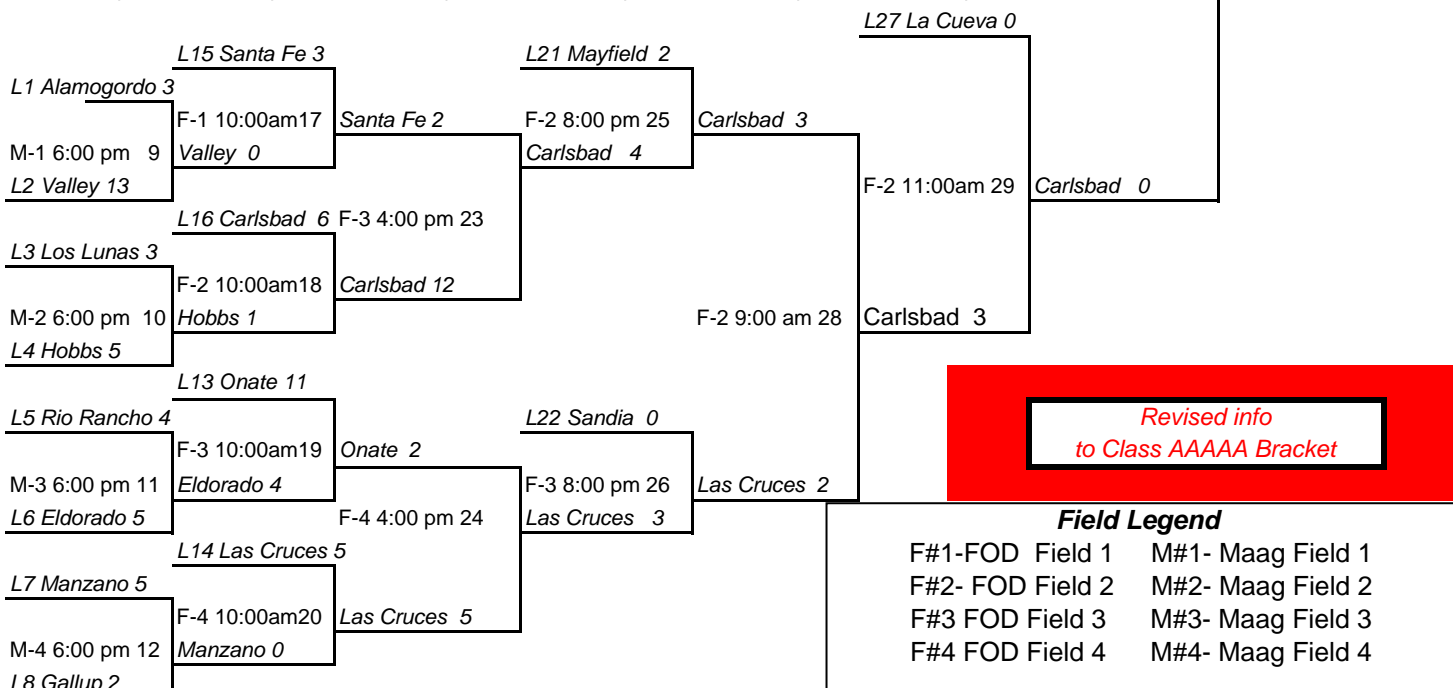

Thur. May 14 Fri. May 15 Fri. May 15 Fri. May 15 Sat. May 16 Sat. May 16