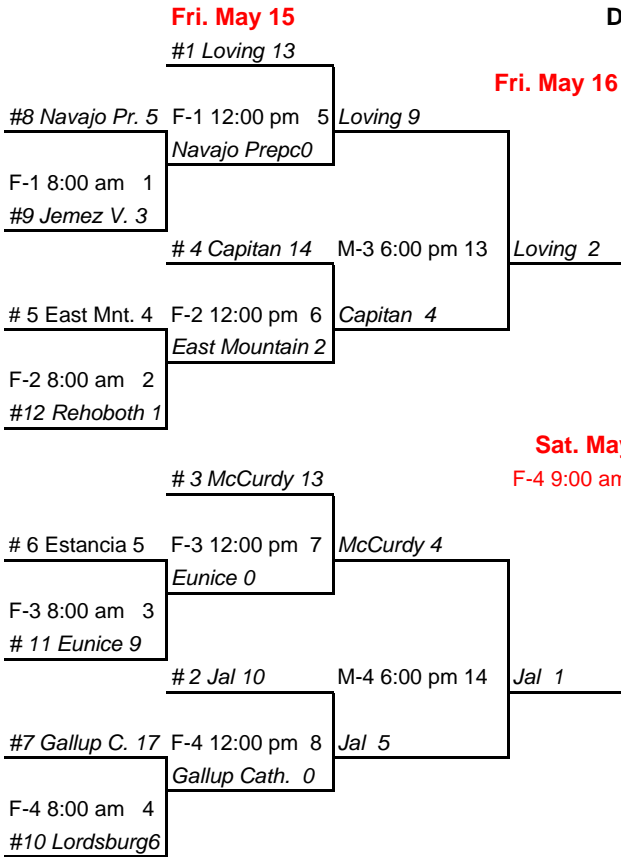

Presented By Farmers Insurance Group

FARMERS

Fri. May 15

Sat. May 16

Sat. May 16

F-4 9:00 am 19

Loving 12

F-4 5:00 pm 23 IF GAME

Sat. May 16

F-4 3:00 pm 22

Loving

CHAMPIONSHIP