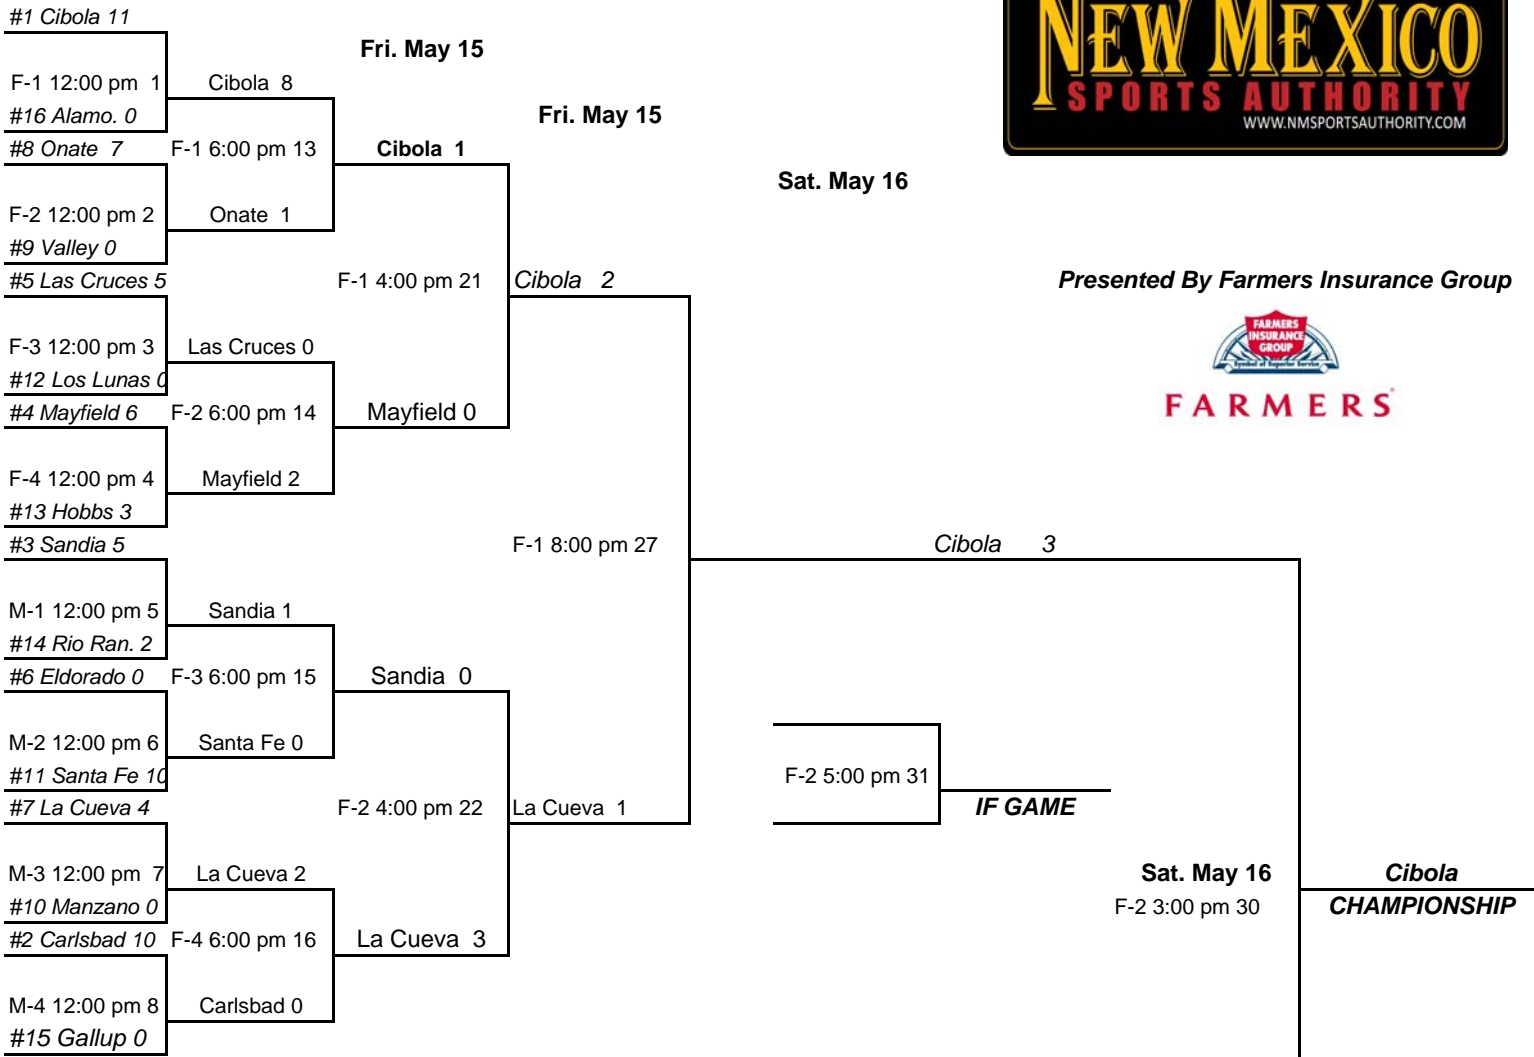

Presented By Farmers Insurance Group

FARMERS