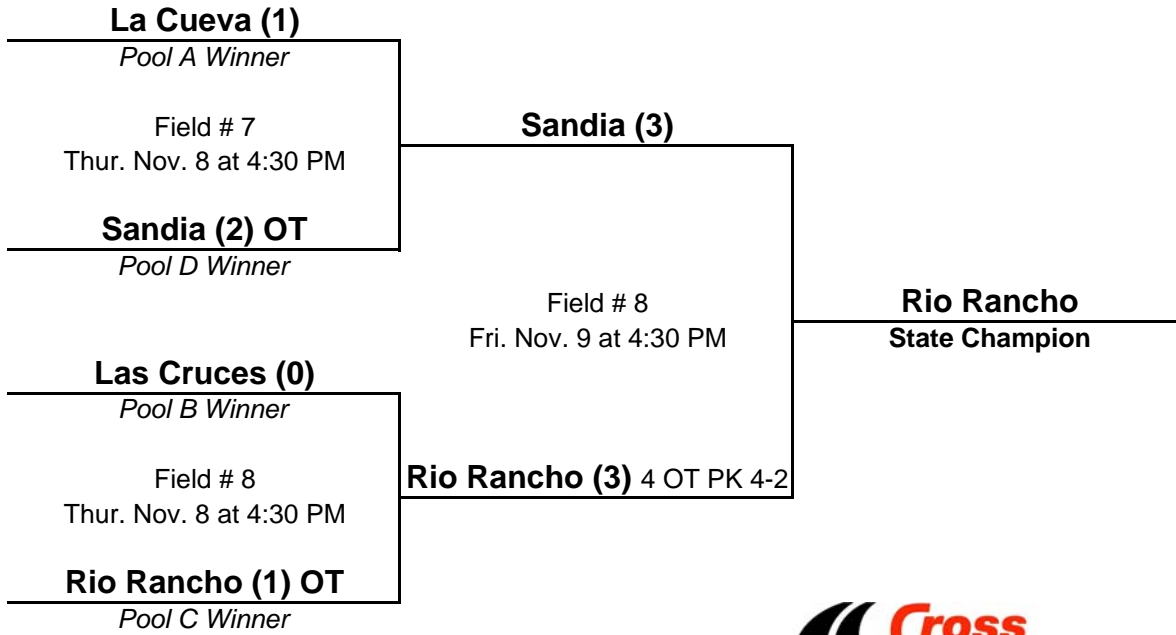

**2007 Cross Country Auto Sales
State Soccer Championships**

Presented by Farmer's Insurance Group

Class AAAAA Girls