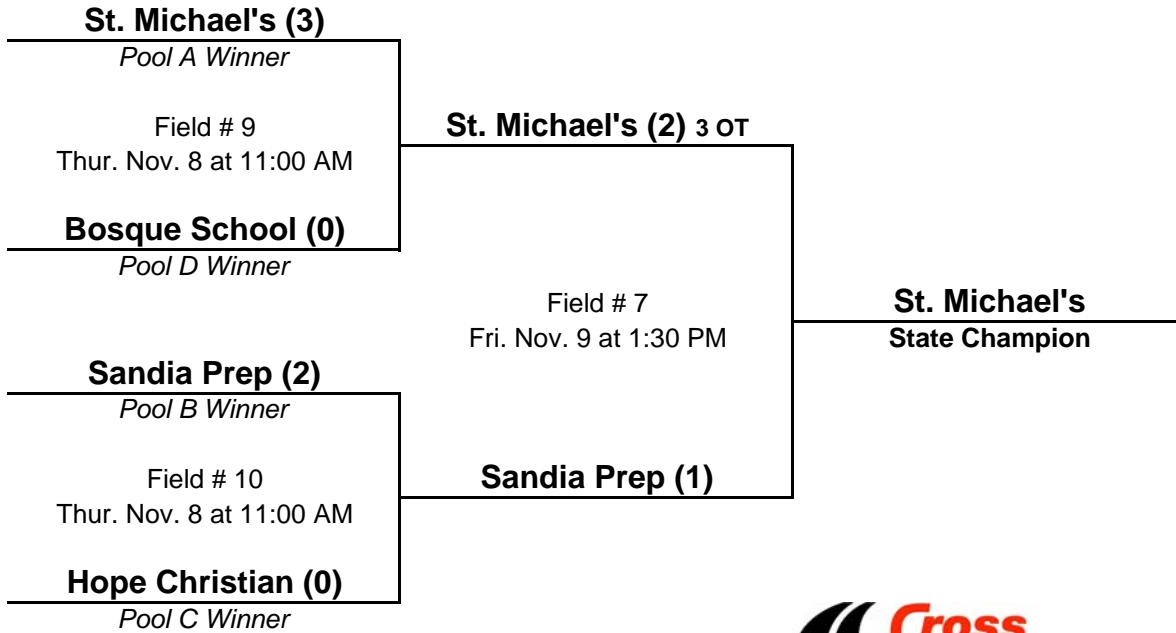

**2007 Cross Country Auto Sales
State Soccer Championships**

Presented by Farmer's Insurance Group

Class A-AAA Girls