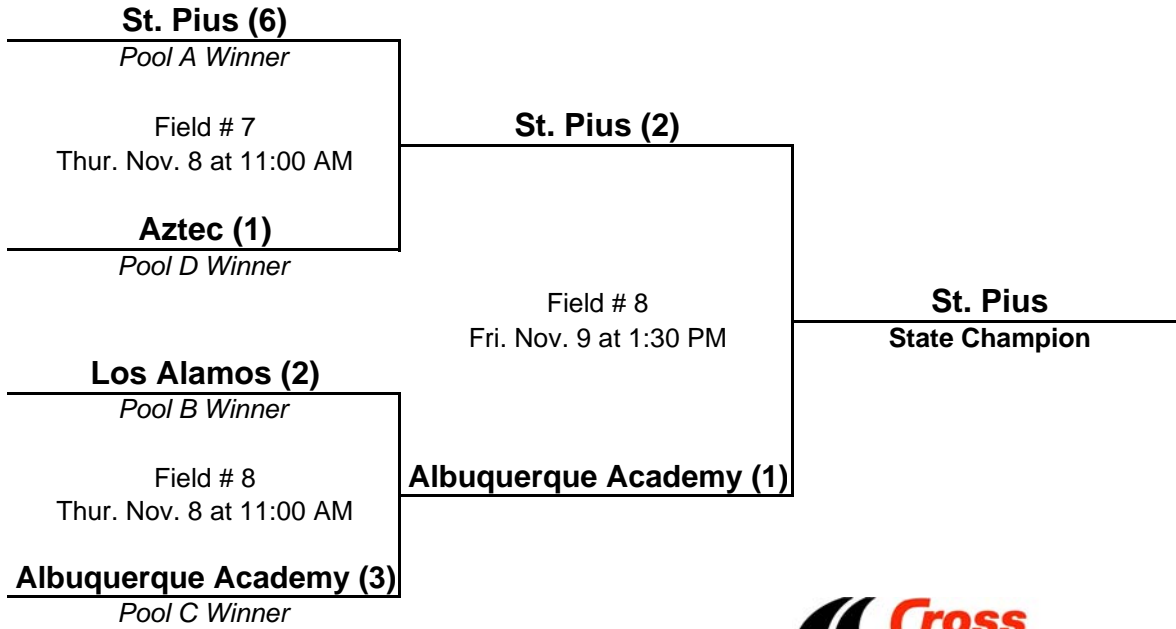

Thur. Nov. 1	(2) Los Alamos (1) vs. (7) Moriarty (0)
Fri. Nov. 2	(7) Moriarty (10) vs. (10) Santa Teresa (0)
Sat. Nov. 3	(2) Los Alamos (5) vs. (10) Santa Teresa (0)

Pool C

Field # 10

11:00 AM

Thur. Nov. 1	(3) Albuquerque Academy (3) vs. (6) Del Norte (0)
Fri. Nov. 2	(6) Del Norte (6) vs. (11) Taos (0)
Sat. Nov. 3	(3) Albuquerque Academy (10) vs. (11) Taos (0)

Pool D

Field # 11

11:00 AM

Thur. Nov. 1	(4) Aztec (2) vs. (5) Goddard (0)
Fri. Nov. 2	(5) Goddard (2) vs. (12) Silver (1)
Sat. Nov. 3	(4) Aztec (3) vs. (12) Silver (0)

**2007 Cross Country Auto Sales
State Soccer Championships**

Presented by Farmer's Insurance Group

Class AAAA Girls

2007 NMAA World Cup Match Ups Girls Class AAAAA

			<i>Game #1</i>	<i>Game #2</i>	<i>Cum.</i>
1)	La Cueva	A1	3 pts.	3 pts.	6 pts. (Pool A Winner)
2)	Las Cruces	B1	3 pts.	3 pts.	6 pts. (Pool B Winner)
3)	Rio Rancho	C1	3 pts.	3 pts.	6 pts. (Pool C Winner)
4)	Eldorado	D1	0 pts.	3 pts.	3 pts.
5)	Sandia	D2	3 pts.	3 pts.	6 pts. (Pool D Winner)
6)	Cibola	C2	0 pts.	3 pts.	3 pts.
7)	Highland	B2	0 pts.	0 pts.	0 pts.
8)	Alamogordo	A2	0 pts.	3 pts.	3 pts.
9)	Hobbs	A3	0 pts.	0 pts.	0 pts.
10)	Manzano	B3	3 pts.	0 pts.	3 pts.
11)	Carlsbad	C3	0 pts.	0 pts.	0 pts.
12)	Mayfield	D3	0 pts.	0 pts.	0 pts.

Pool A

Field # 15

11:00 AM

Thur. Nov. 1	(1) La Cueva (1) vs. (8) Alamogordo (0)
Fri. Nov. 2	(8) Alamogordo (2) vs. (9) Hobbs (0)
Sat. Nov. 3	(1) La Cueva (3) vs. (9) Hobbs (0)

Pool B

Field # 16

11:00 AM

Thur. Nov. 1	(2) Las Cruces (1) vs. (7) Highland (0)
Fri. Nov. 2	(7) Highland (1) vs. (10) Manzano (2)
Sat. Nov. 3	(2) Las Cruces (1) vs. (10) Manzano (0)