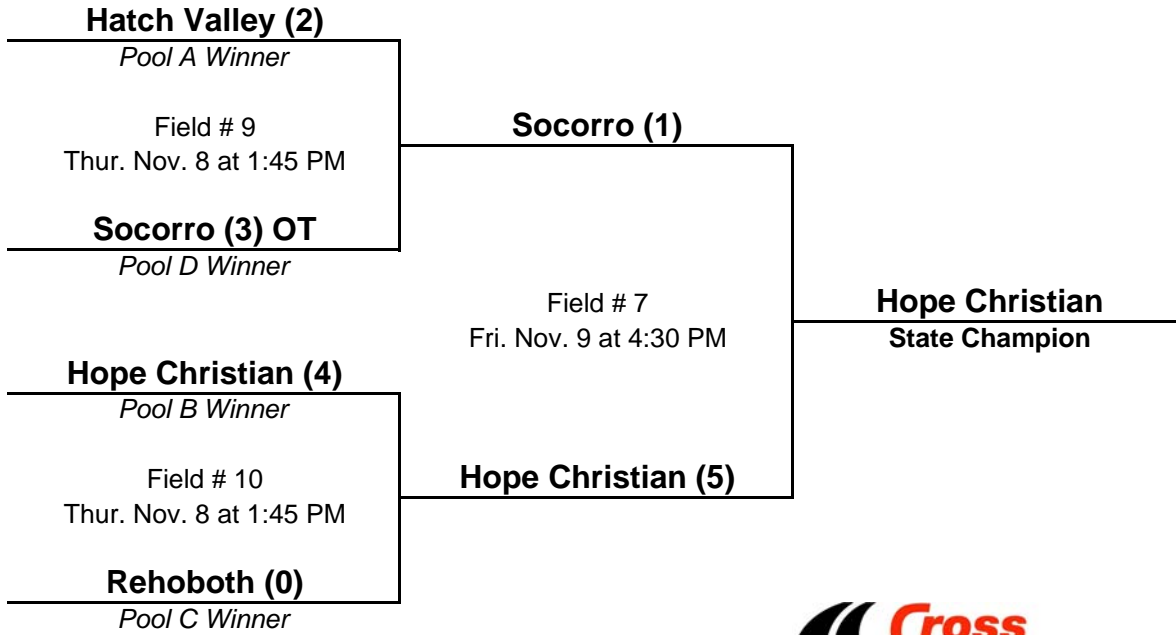

**2007 Cross Country Auto Sales
State Soccer Championships**

Presented by Farmer's Insurance Group

Class A-AAA Boys