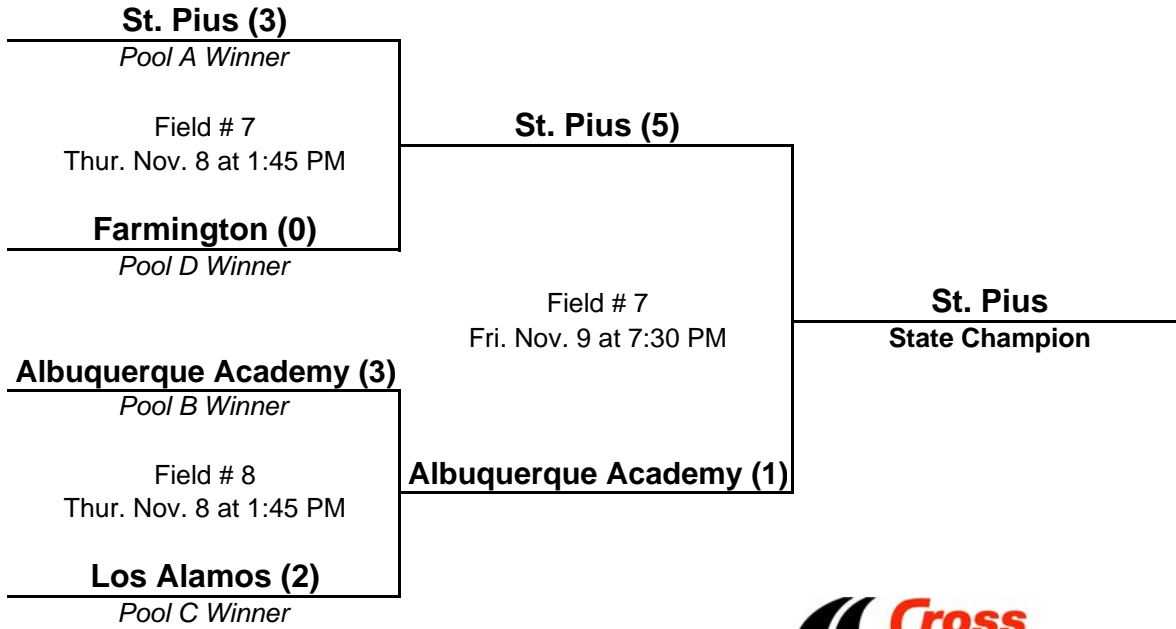

Pool A

Field # 9

2:00 PM

Thur. Nov. 1	(1) St. Pius (4) vs. (9) Capital (0)
Fri. Nov. 2	(8) Artesia (2) vs. (9) Capital (1)
Sat. Nov. 3	(1) St. Pius (4) vs. (8) Artesia (0)

Pool B

Field # 10

2:00 PM

Thur. Nov. 1	(2) Albuquerque Academy (2) vs. (7) Piedra Vista (0)
Fri. Nov. 2	(7) Piedra Vista (2) vs. (10) Santa Teresa (1)
Sat. Nov. 3	(2) Albuquerque Academy (4) vs. (10) Santa Teresa (1)

Pool C

Field # 11

2:00 PM

Thur. Nov. 1	(3) Roswell (1) vs. (11) Goddard (2)
Fri. Nov. 2	(6) Los Alamos (7) vs. (11) Goddard (1)
Sat. Nov. 3	(3) Roswell (2) vs. (6) Los Alamos (4)

Pool D

Field # 12

2:00 PM

Thur. Nov. 1	(4) Taos (2) vs. (5) Farmington (3)
Fri. Nov. 2	(5) Farmington (3) vs. (12) Deming (1)
Sat. Nov. 3	(4) Taos (5) vs. (12) Deming (0)

**2007 Cross Country Auto Sales
State Soccer Championships**

Presented by Farmer's Insurance Group

Class AAAA Boys

2007 NMAA World Cup Match Ups Boys Class AAAAA

			Game #1	Game #2	Cum.
1)	La Cueva	A1	3 pts.	3 pts.	6 pts. (Pool A Winner)
2)	Highland	B1	0 pts.	0 pts.	0 pts.
3)	Hobbs	C1	1 pt.	9 pts.	10 pts.
4)	Gadsden	D1	0 pts.	3 pts.	3 pts.
5)	Eldorado	D2	3 pts.	3 pts.	6 pts. (Pool D Winner)
6)	Las Cruces	C2	8 pts.	3 pts.	11 pts. (Pool C Winner)
7)	Sandia	B2	3 pts.	1 pt.	4 pts. (Pool B Winner)
8)	Rio Rancho	A2	0 pts.	3 pts.	3 pts.
9)	Mayfield	A3	0 pts.	0 pts.	0 pts.
10)	Rio Grande	B3	1 pt.	3 pts.	4 pts.
11)	Cibola	C3	8 pts.	1 pt.	9 pts.
12)	Carlsbad	D3	0 pts.	0 pts.	0 pts.