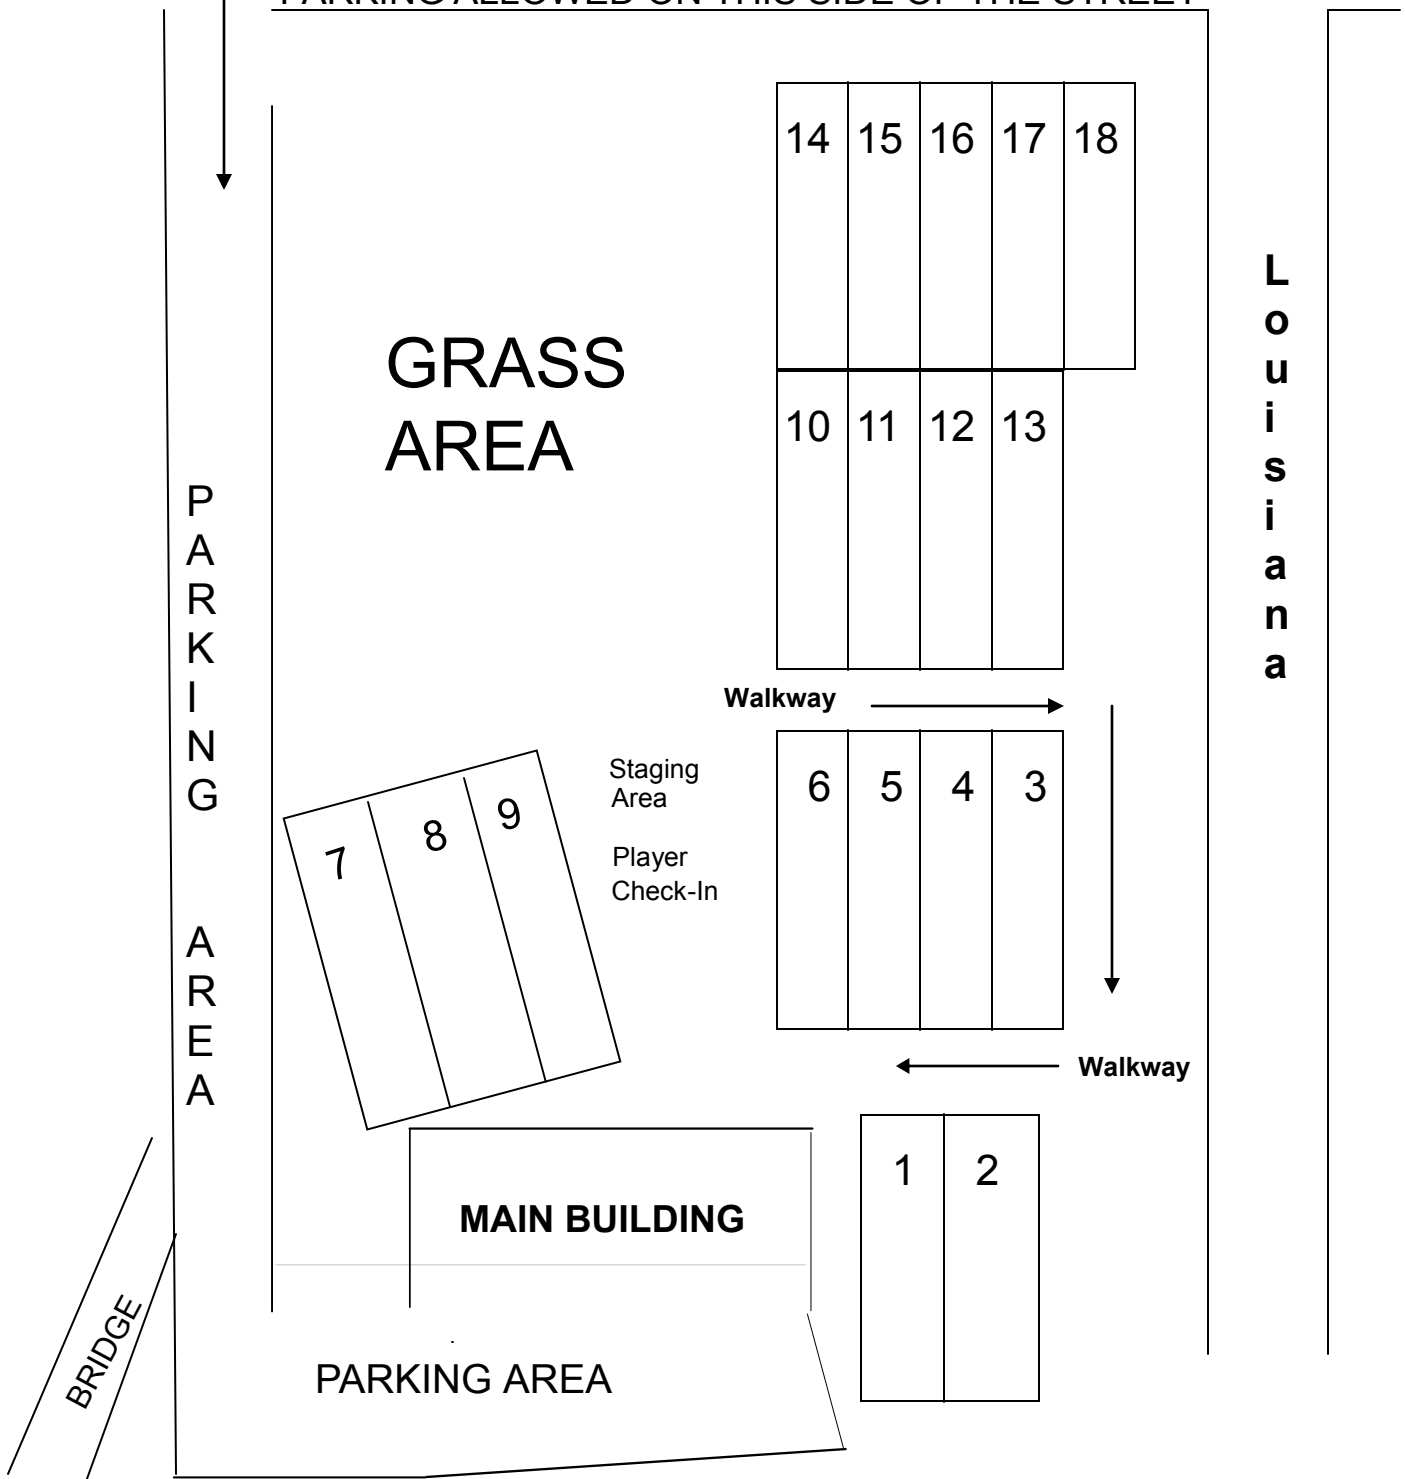

**Jerry Cline
Tennis Center**
7205 Constitution NE Albq, NM 87110

NO PARKING ALLOWED ON THIS SIDE OF THE STREET
Constitution

PARKING ALLOWED ON THIS SIDE OF THE STREET

Bus Parking ONLY at Winrock Mall
(South of Bed, Bath and Beyond.)
Additional Spectator Parking