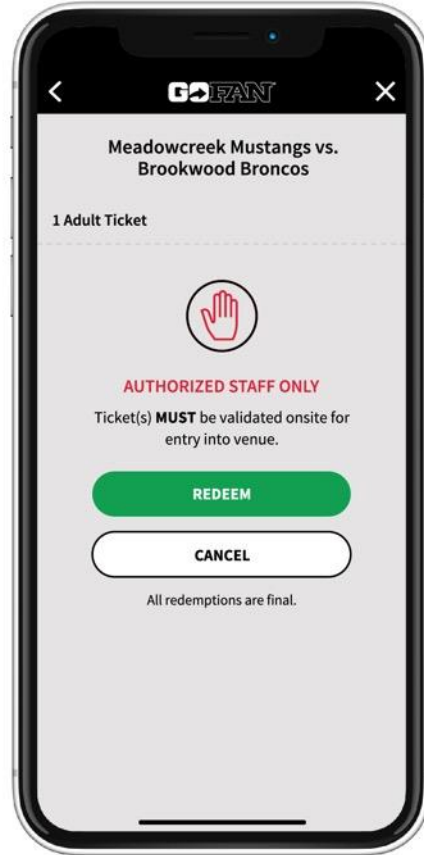

GO FAN[®] EXPERIENCE: SUPERSIMPLE ENTRY

1

FANS PRESENT
TICKETS AT GATE

2

SELECT TICKET(S)
TO REDEEM, CLICK
"USE TICKET"

3

PRESS
"REDEEM"

4

FANS ENJOY
GAME

NO HARDWARE

NO COST

NO WIFI

NO HASSLE