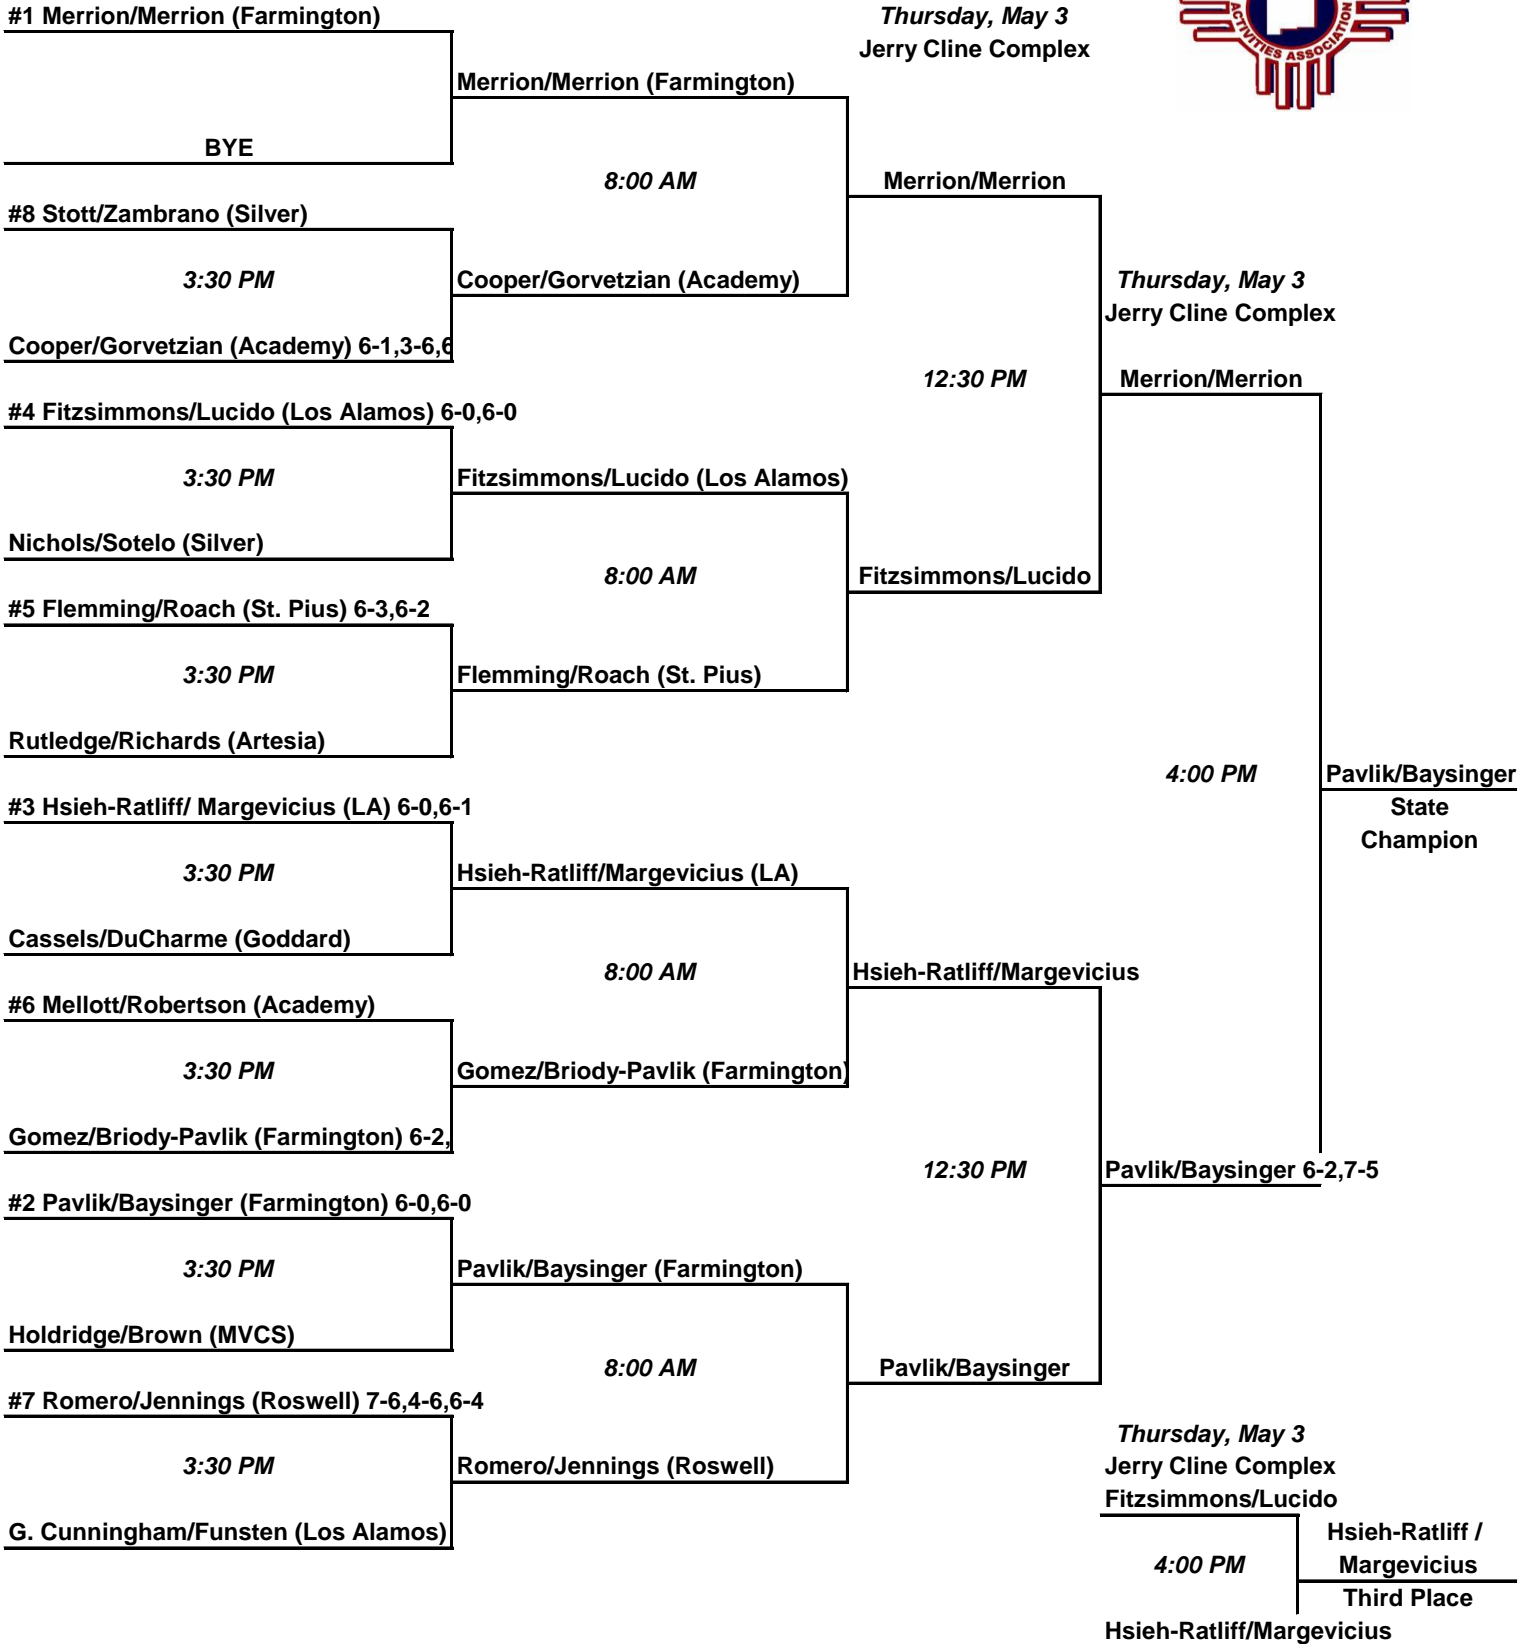

2012 Fuddruckers State Tennis Tournament
presented by Farmers Insurance Group
DOUBLES COMPETITION May 2-3, 2012
Class A-AAA Girls

Wednesday, May 2
 Jerry Cline Complex

Thursday, May 3
 Jerry Cline Complex

2012 Fuddruckers State Tennis Tournament
presented by Farmers Insurance Group
DOUBLES COMPETITION May 2-3, 2012
Class AAAA Girls

Wednesday, May 2
 Jerry Cline Complex

Thursday, May 3
 Jerry Cline Complex

Thursday, May 3
 Jerry Cline Complex

2012 Fuddruckers State Tennis Tournament
 presented by Farmers Insurance Group
DOUBLES COMPETITION May 2-3, 2012
Class AAAAA Girls

Wednesday, May 2
 Jerry Cline Complex

Thursday, May 3
 Jerry Cline Complex

Thursday, May 3
 Jerry Cline Complex