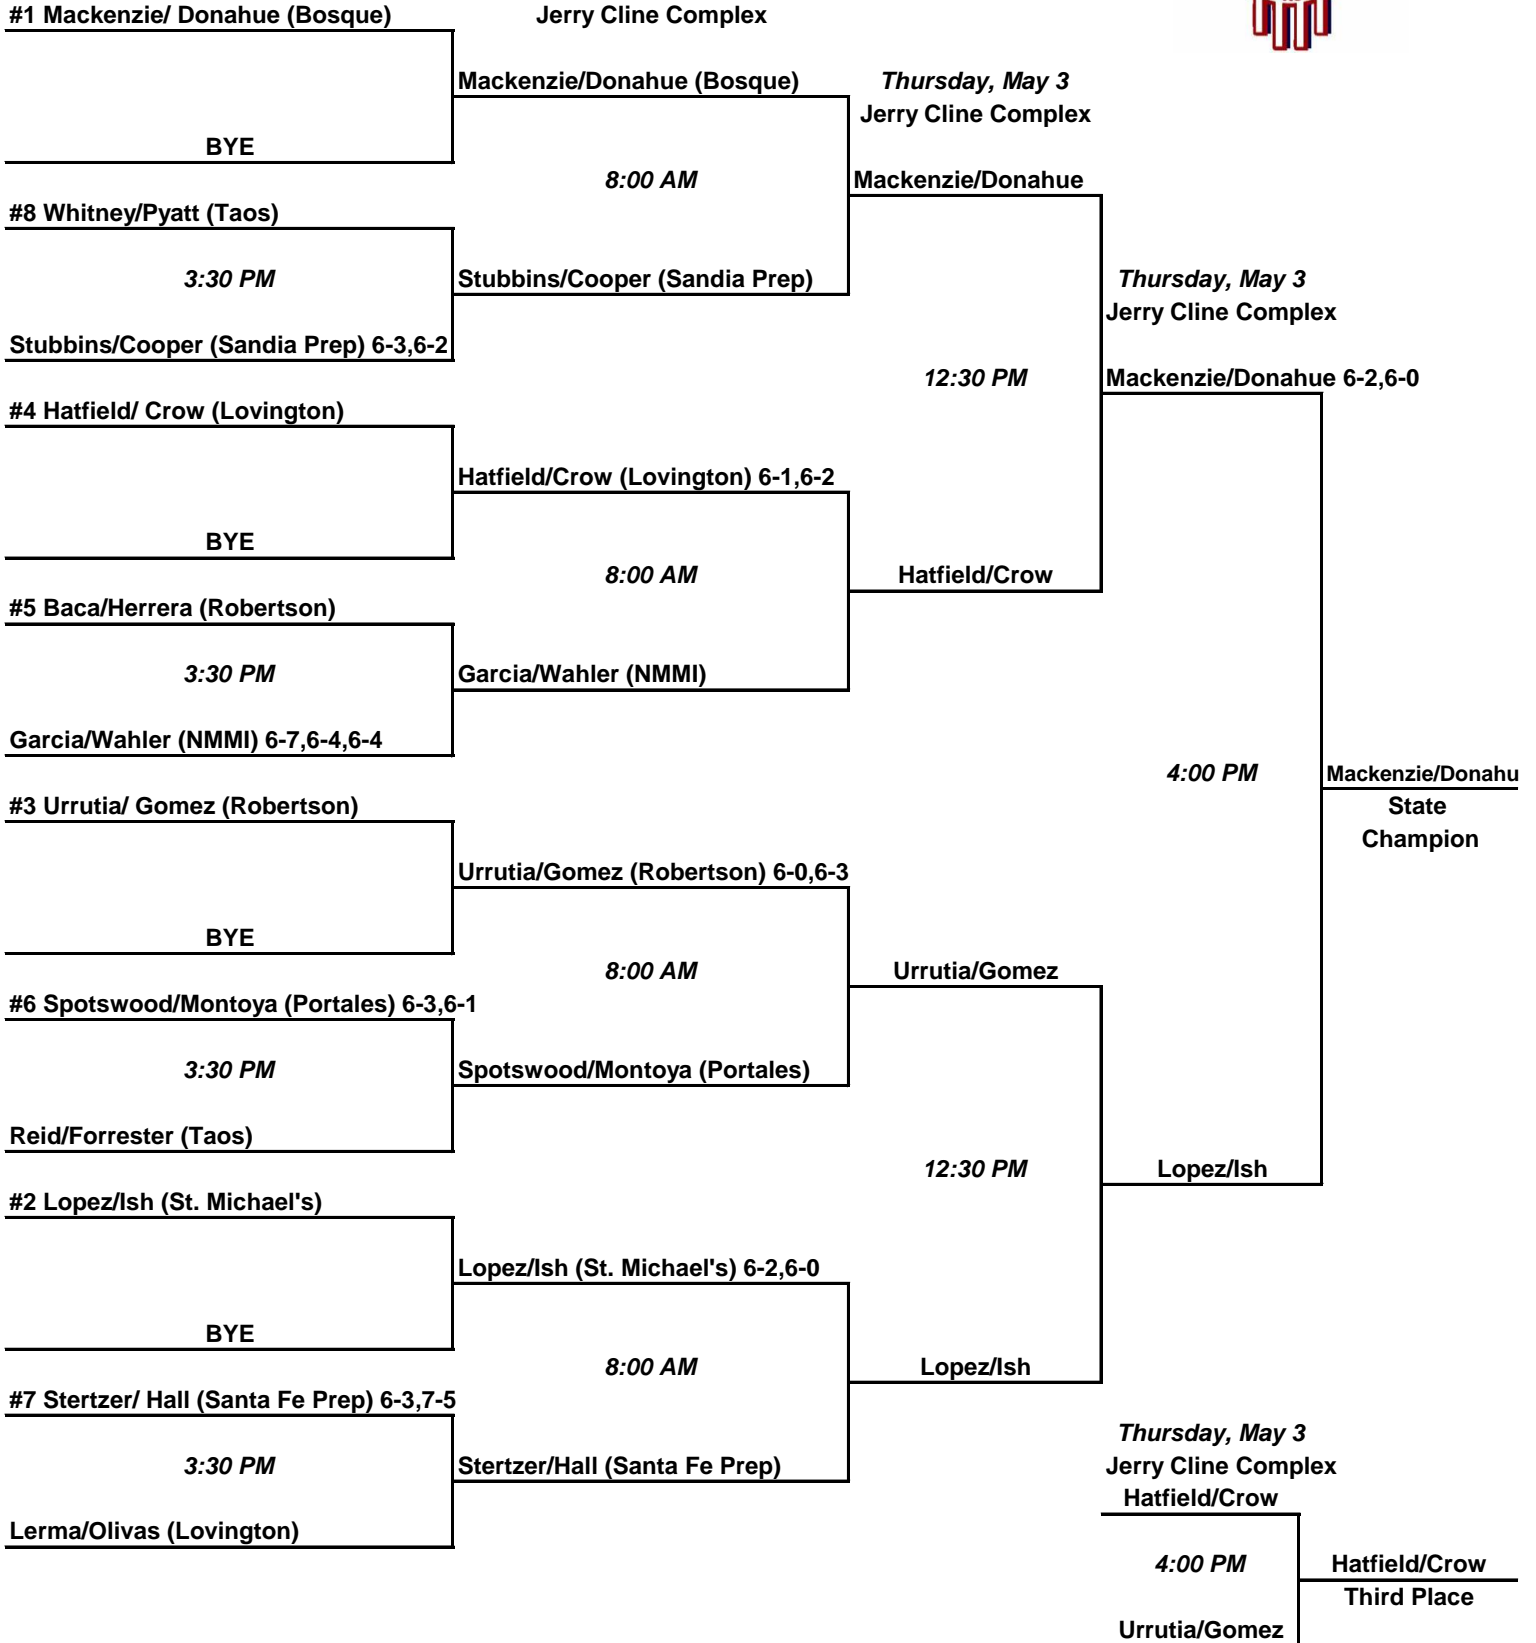

2012 Fuddruckers State Tennis Tournament
presented by Farmers Insurance Group
DOUBLES COMPETITION May 2-3, 2012
Class A-AAA Girls

Wednesday, May 2
 Jerry Cline Complex

Thursday, May 3
 Jerry Cline Complex

2012 Fuddruckers State Tennis Tournament
presented by Farmers Insurance Group
DOUBLES COMPETITION May 2-3, 2012
Class AAAA Girls

Wednesday, May 2
 Jerry Cline Complex

Thursday, May 3
 Jerry Cline Complex

Thursday, May 3
 Jerry Cline Complex

Thursday, May 3
 Jerry Cline Complex