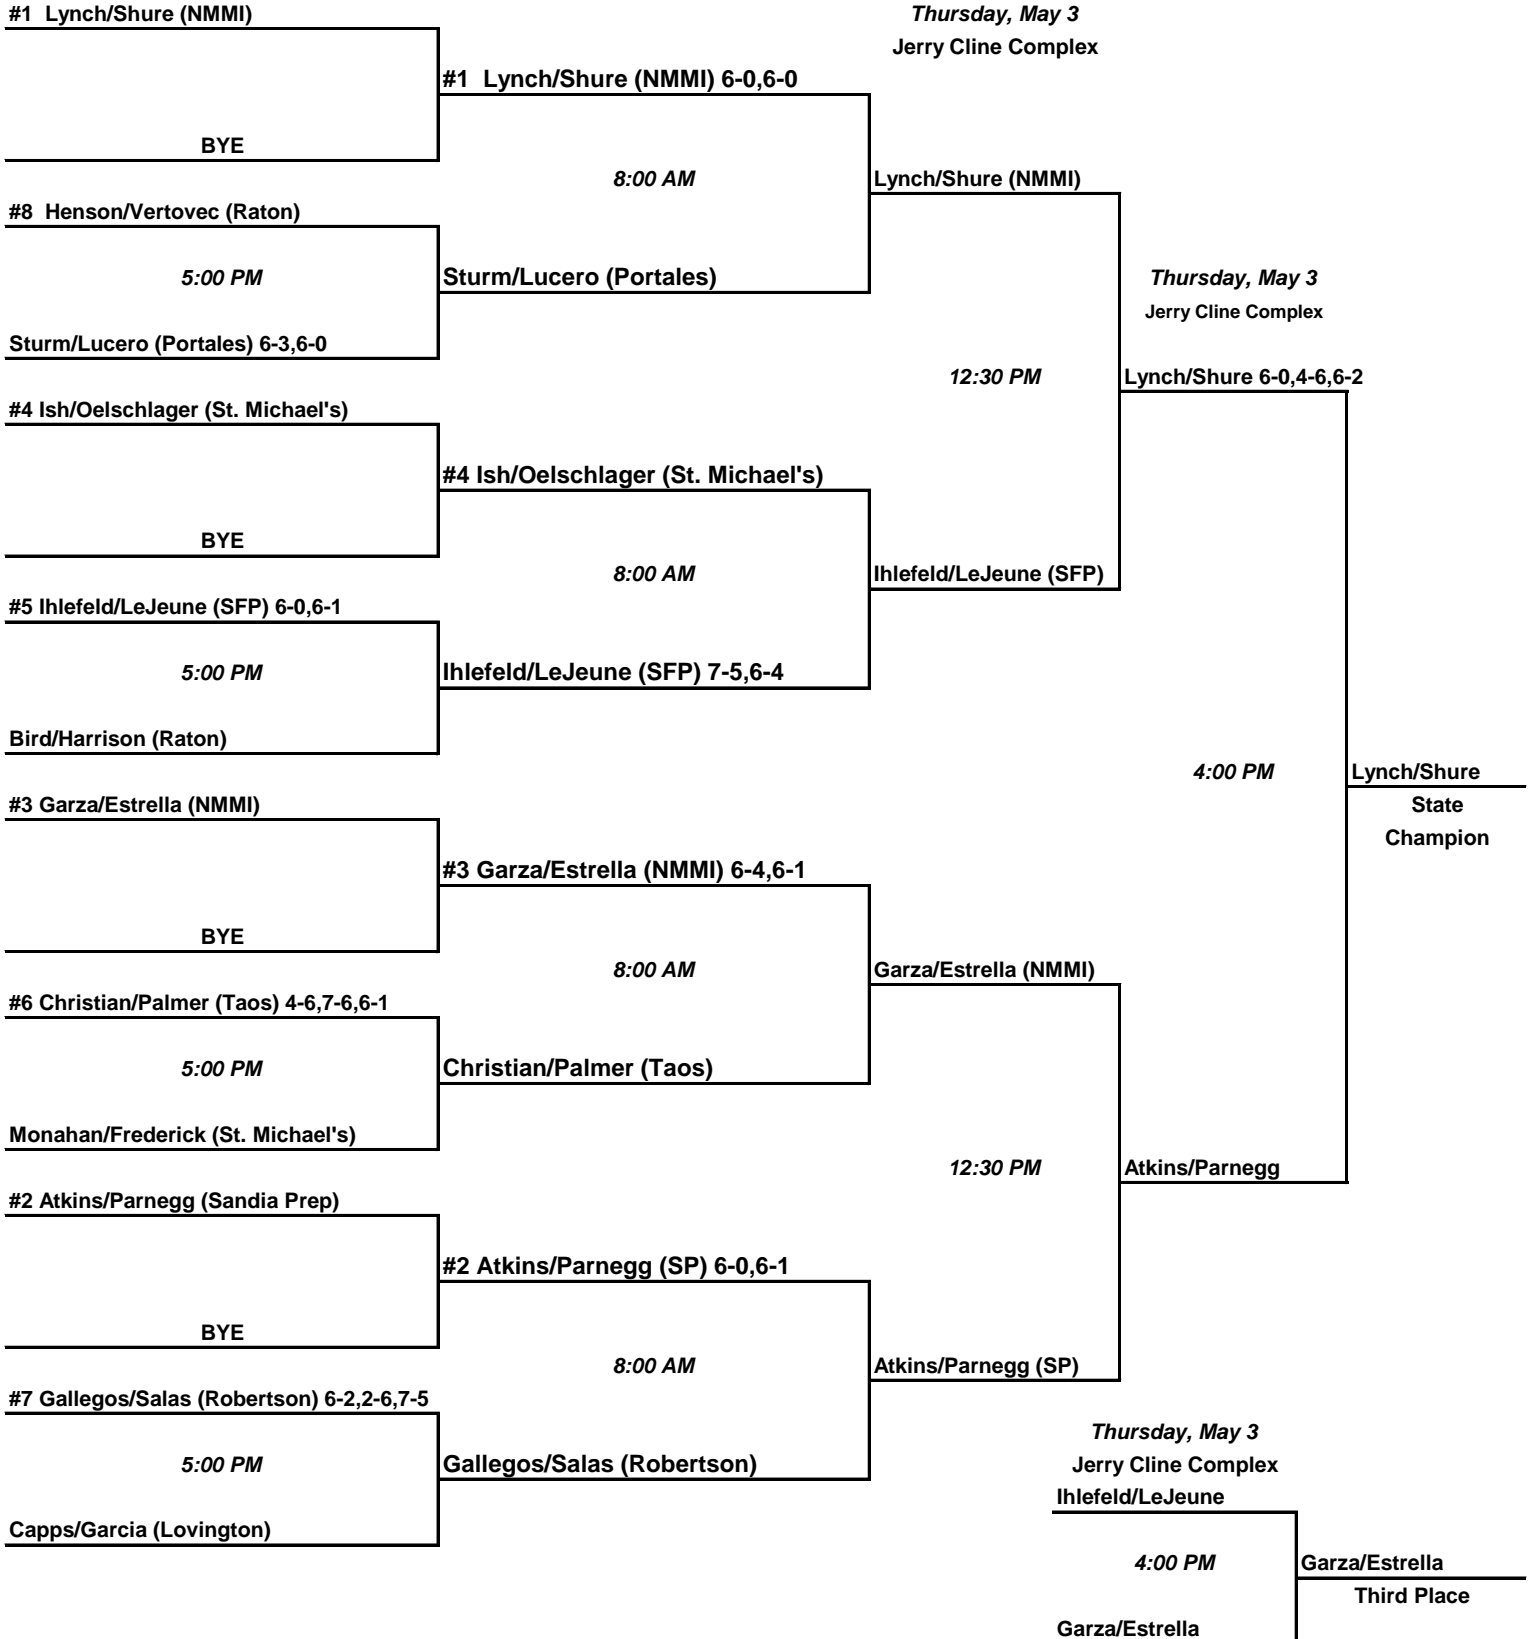

2012 Fuddruckers State Tennis Tournament
presented by Farmers Insurance Group
DOUBLES COMPETITION May 2-3, 2012
Class A-AAA Boys

Wednesday, May 2
Jerry Cline Complex

Thursday, May 3
Jerry Cline Complex

Thursday, May 3
Jerry Cline Complex

Thursday, May 3
Jerry Cline Complex

Thursday, May 3
Jerry Cline Complex
Ihlefeld/LeJeune