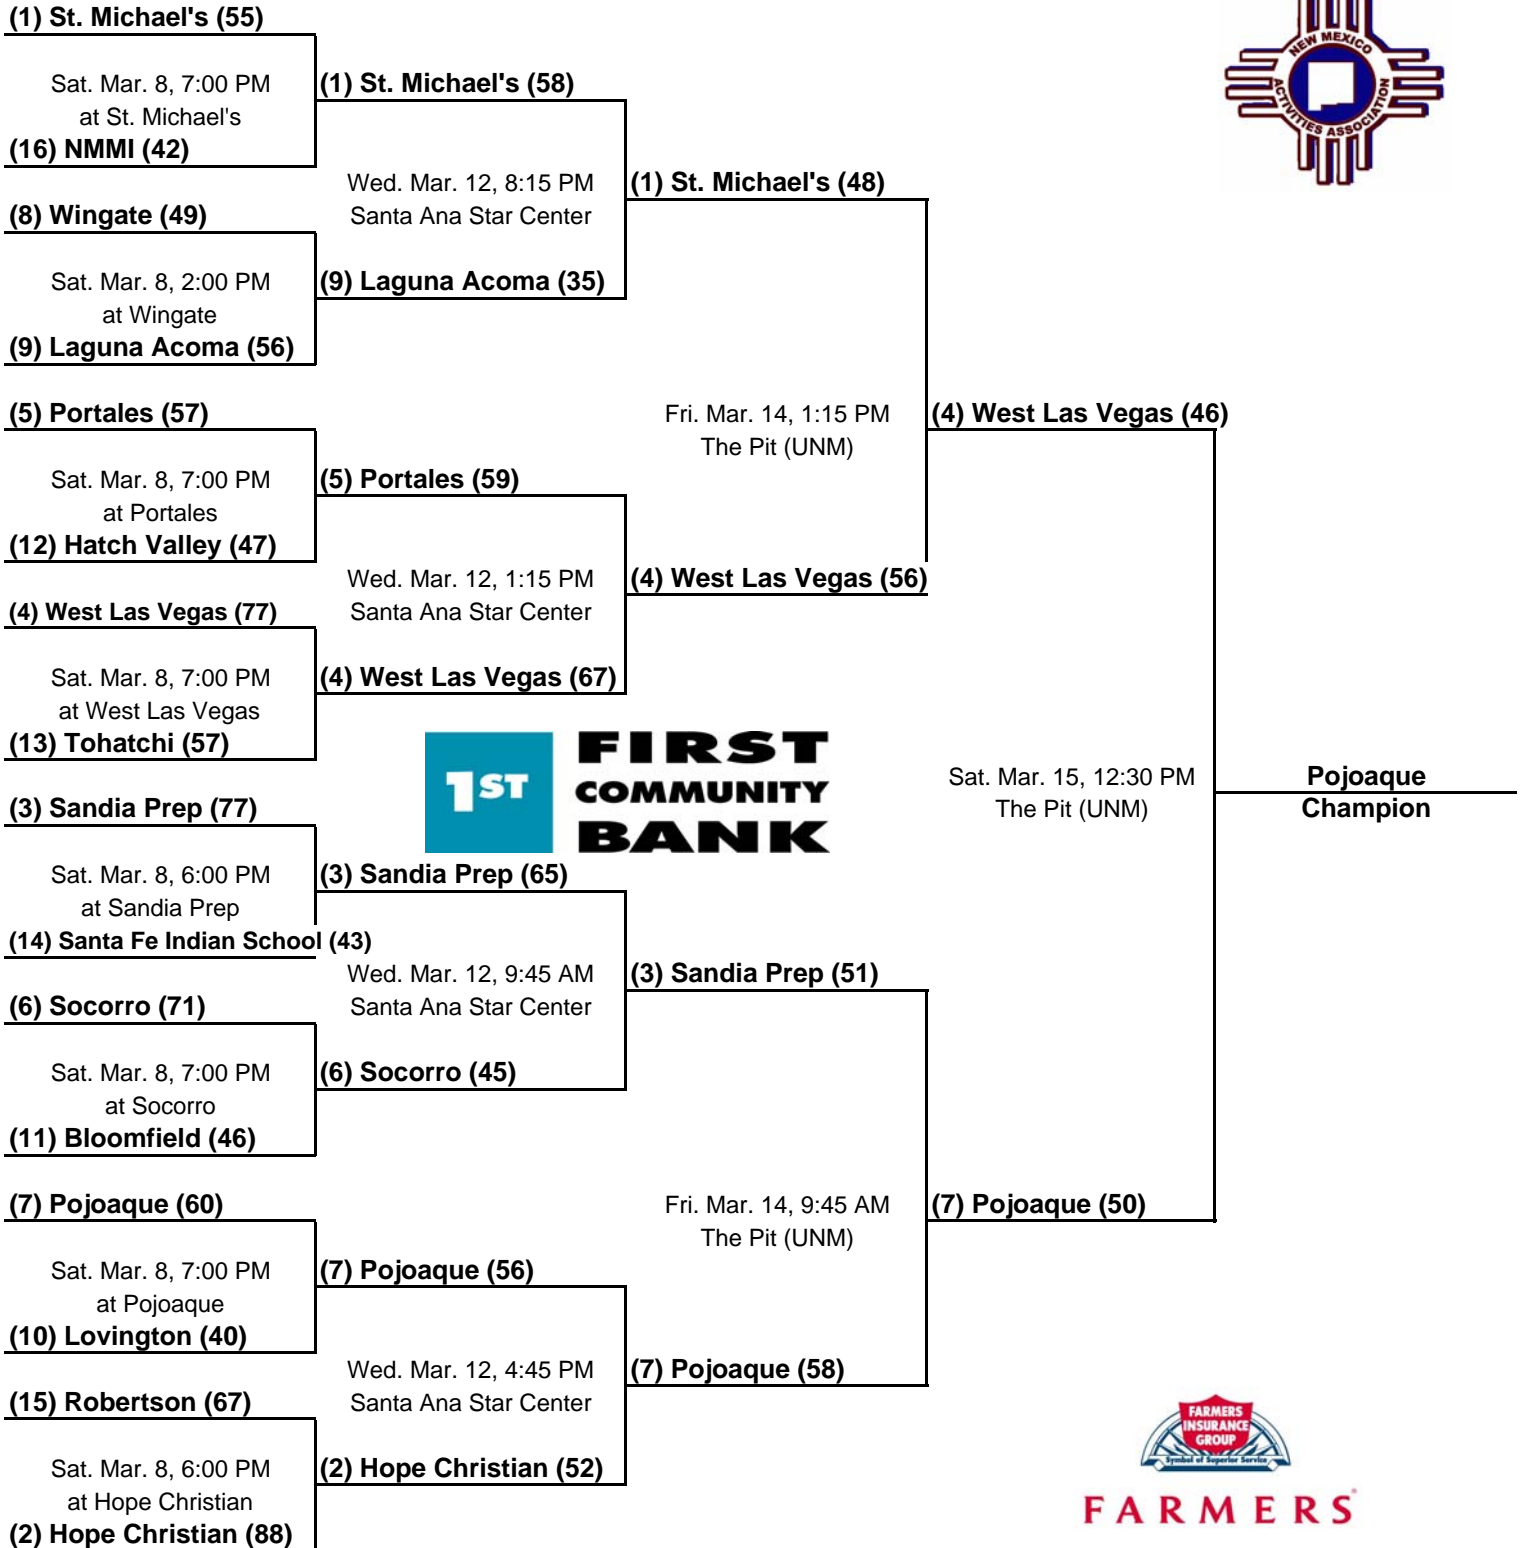

(1) Mesilla Valley (55)

March 15, 8:30 AM
The Pit (UNM)

(2) Texico (58)

**Texico
State Champion**

FARMERS

2008 First Community Bank State Basketball Championships

Presented by Farmer's Insurance, Inc.

Class 3A Boys