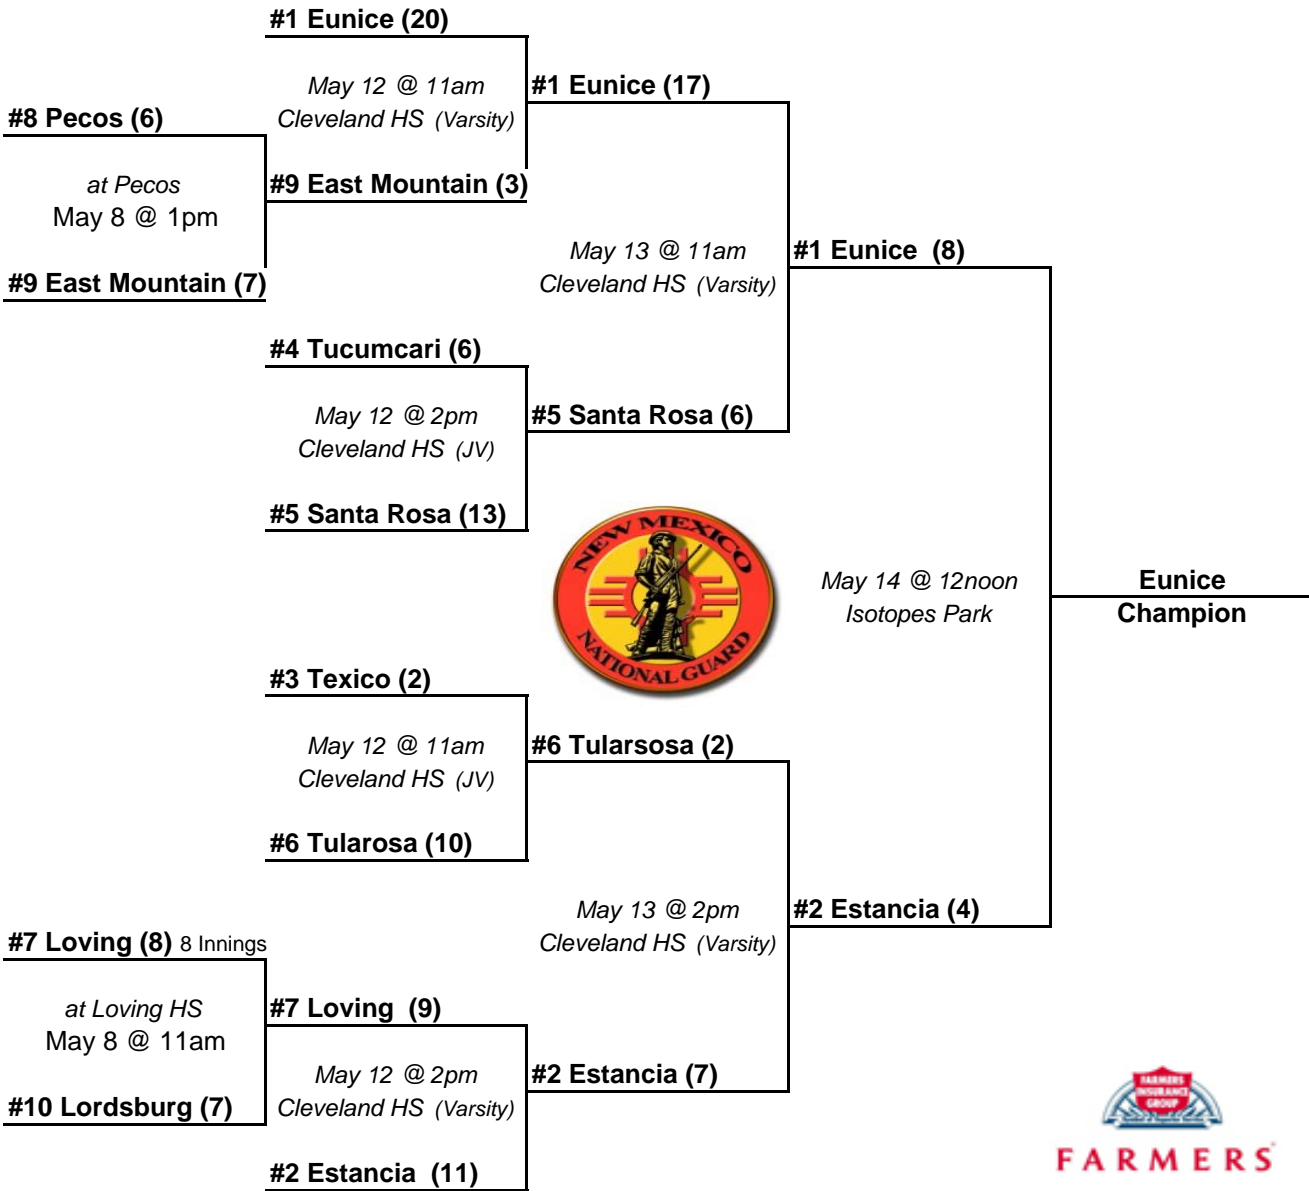

2010 New Mexico National Guard State Baseball Championships

Presented by Farmers Insurance Group

Class AA