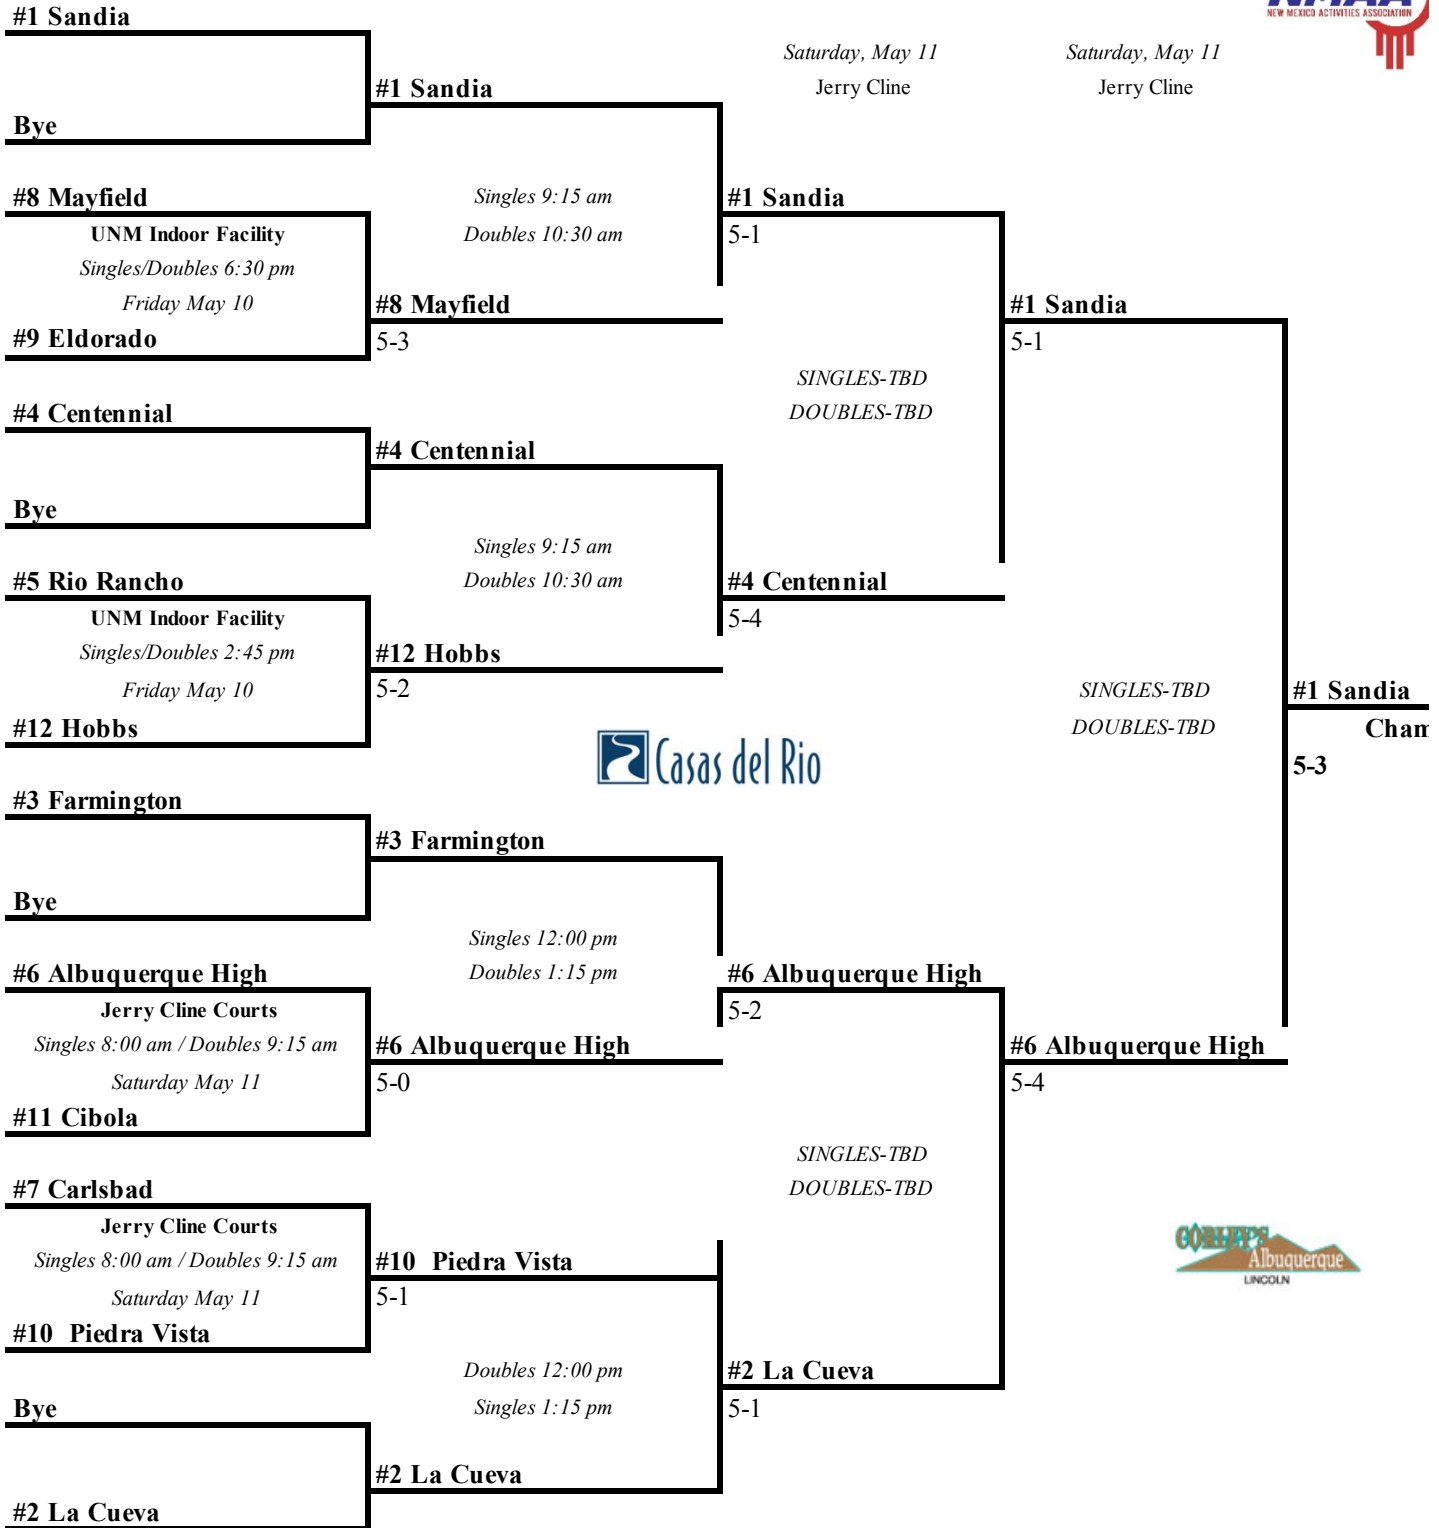

**2019 NMAA CASAS DEL RIO STATE TENNIS TOURNAMENT
TEAM COMPETITION May 10-11, 2019
Class 5A Girls**

Friday/Saturday May 10-11

Saturday May 11
Jerry Cline