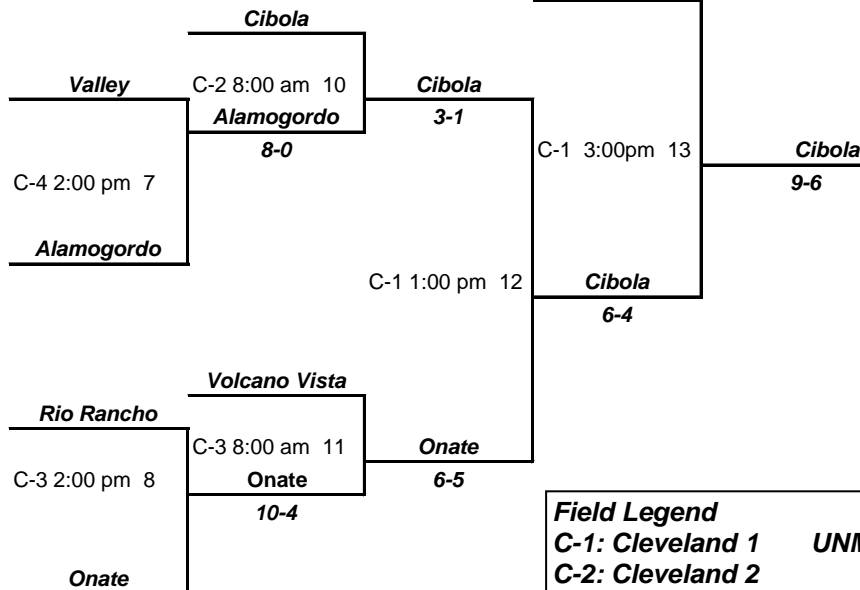

Field Legend
C-1: Cleveland 1   UNM
C-2: Cleveland 2
C-3: Cleveland 3
C-4: Cleveland 4

NOTE: INCLEMENT WEATHER - SINGLE ELIMINATION