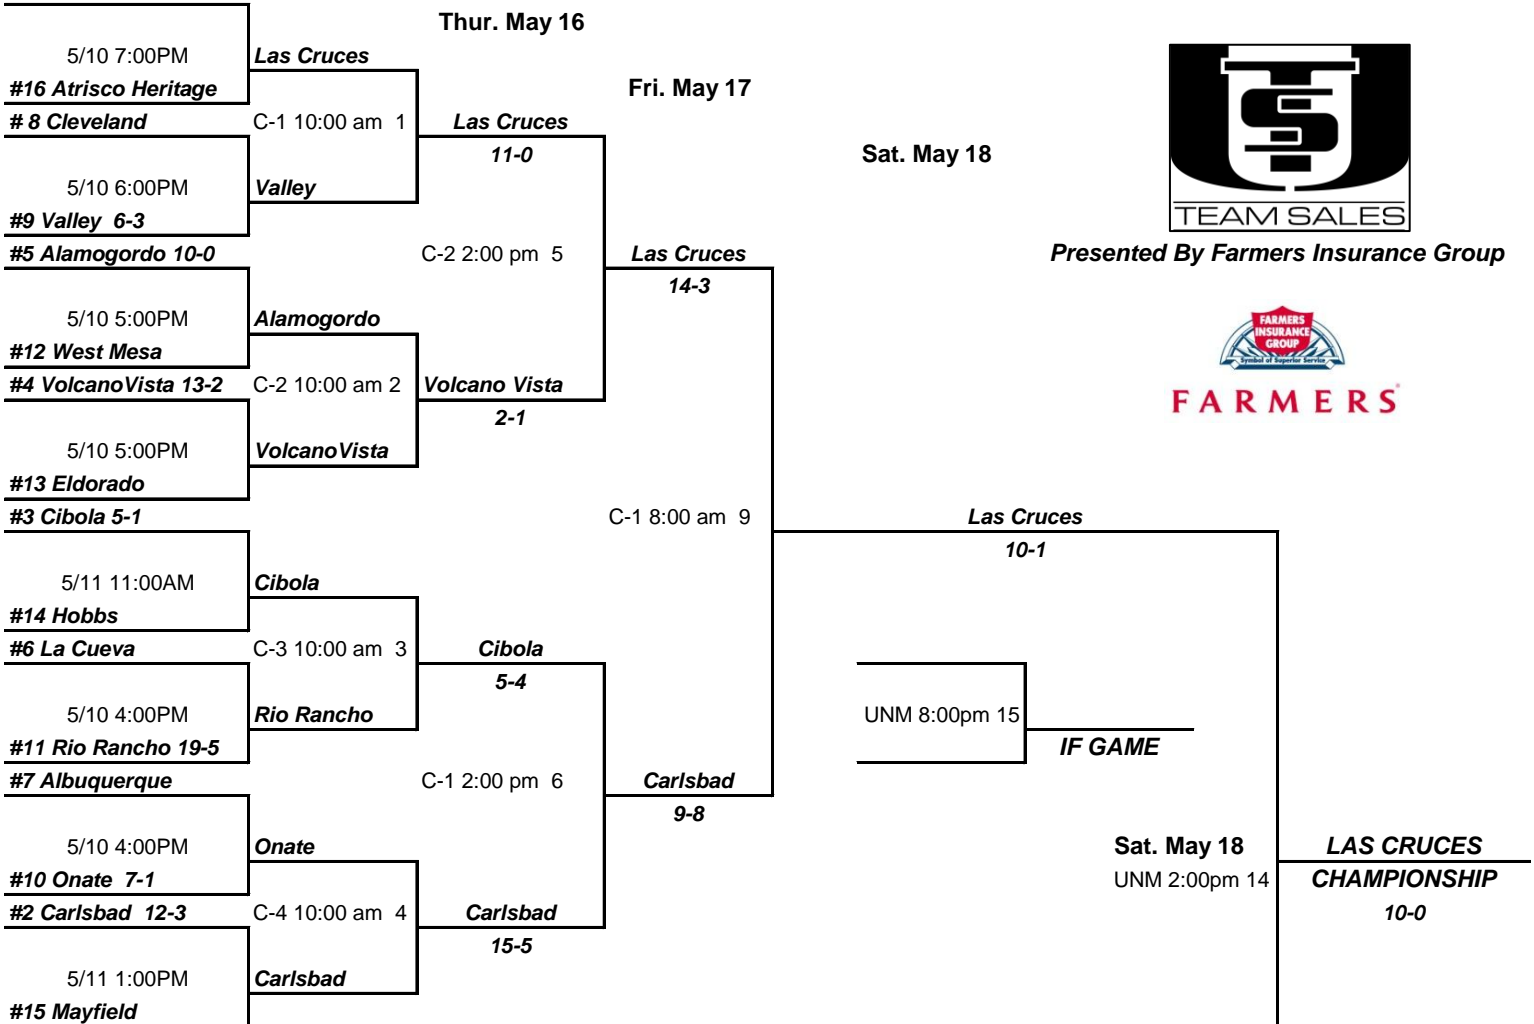

2013 Ultimate Team Sales State Softball Championships

Class AAAAA

Single Elimination - First Round of 16 (Higher Seed Hosts)
Double Elimination - Quarterfinals

Fr/Sa May 10 or 11

Single Elimination

Thur. May 16

#1 Las Cruces 14-2

Thur. May 16

Fri. May 17

Sat. May 18

Presented By Farmers Insurance Group

FARMERS

Single Elimination

Thur. May 16   Fri. May 17   Fri. May 17   Fri. May 17