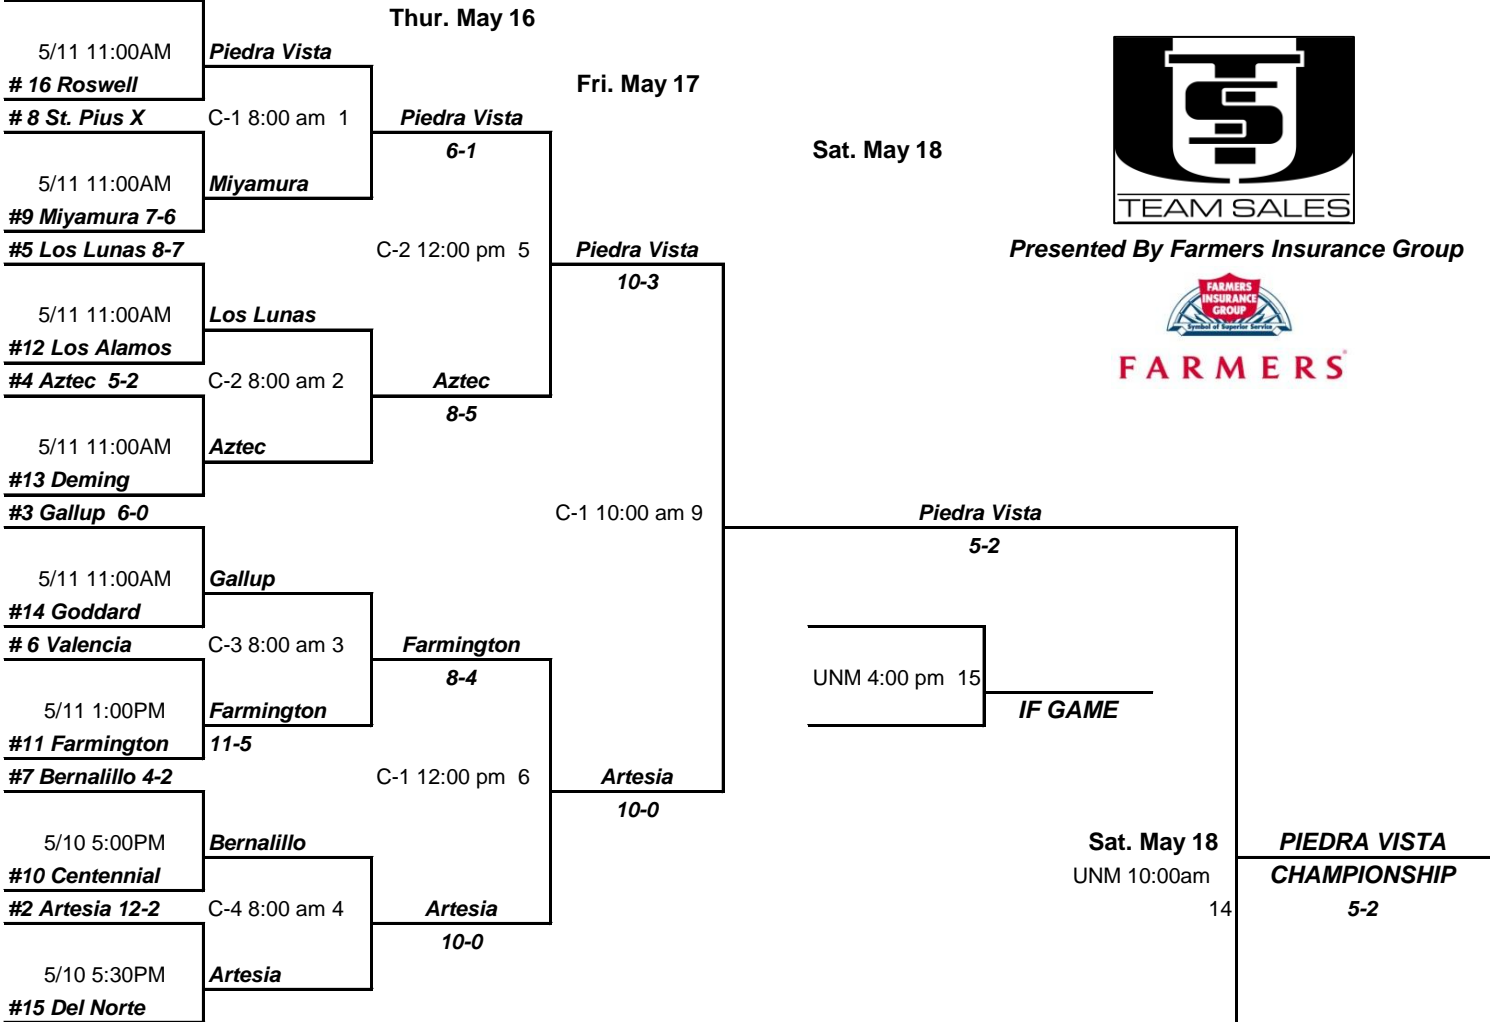

Double Elimination - Quarterfinals

#1 **Piedra Vista 15-0**

Thur. May 16

Fri. May 17

Sat. May 18

Presented By Farmers Insurance Group

FARMERS

Single Elimination