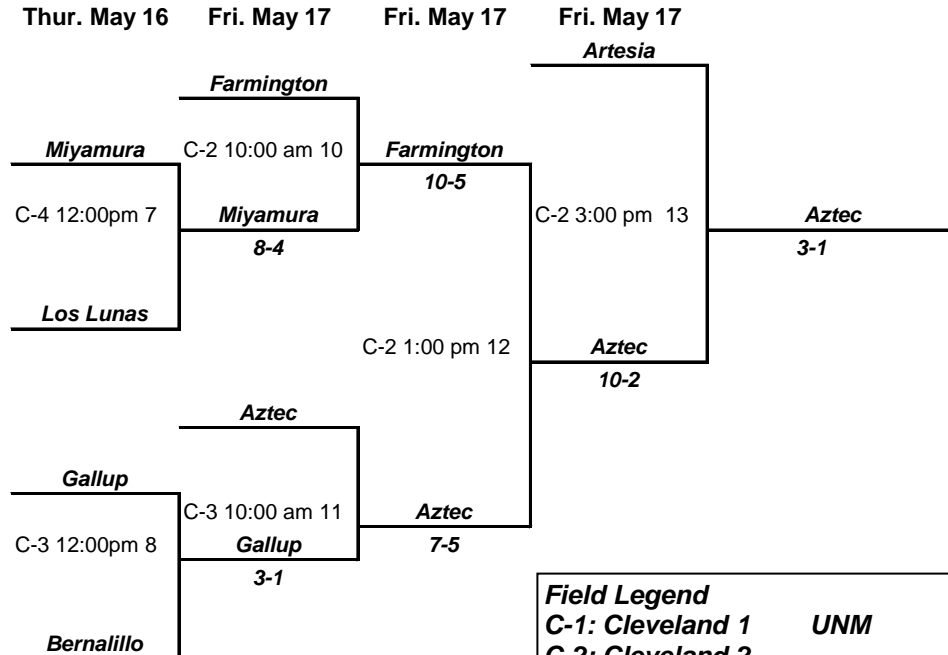

Double Elimination - Quarterfinals

#1 **Piedra Vista 15-0**

Thur. May 16

Fri. May 17

Sat. May 18

Presented By Farmers Insurance Group

FARMERS

Single Elimination

Single Elimination - First Round of 16 (Higher Seed Hosts)
 Double Elimination - Quarterfinals

Fr/Sa May 10 or 11

Single Elimination

Thur. May 16

#1 Las Cruces 14-2

Thur. May 16

Fri. May 17

Sat. May 18