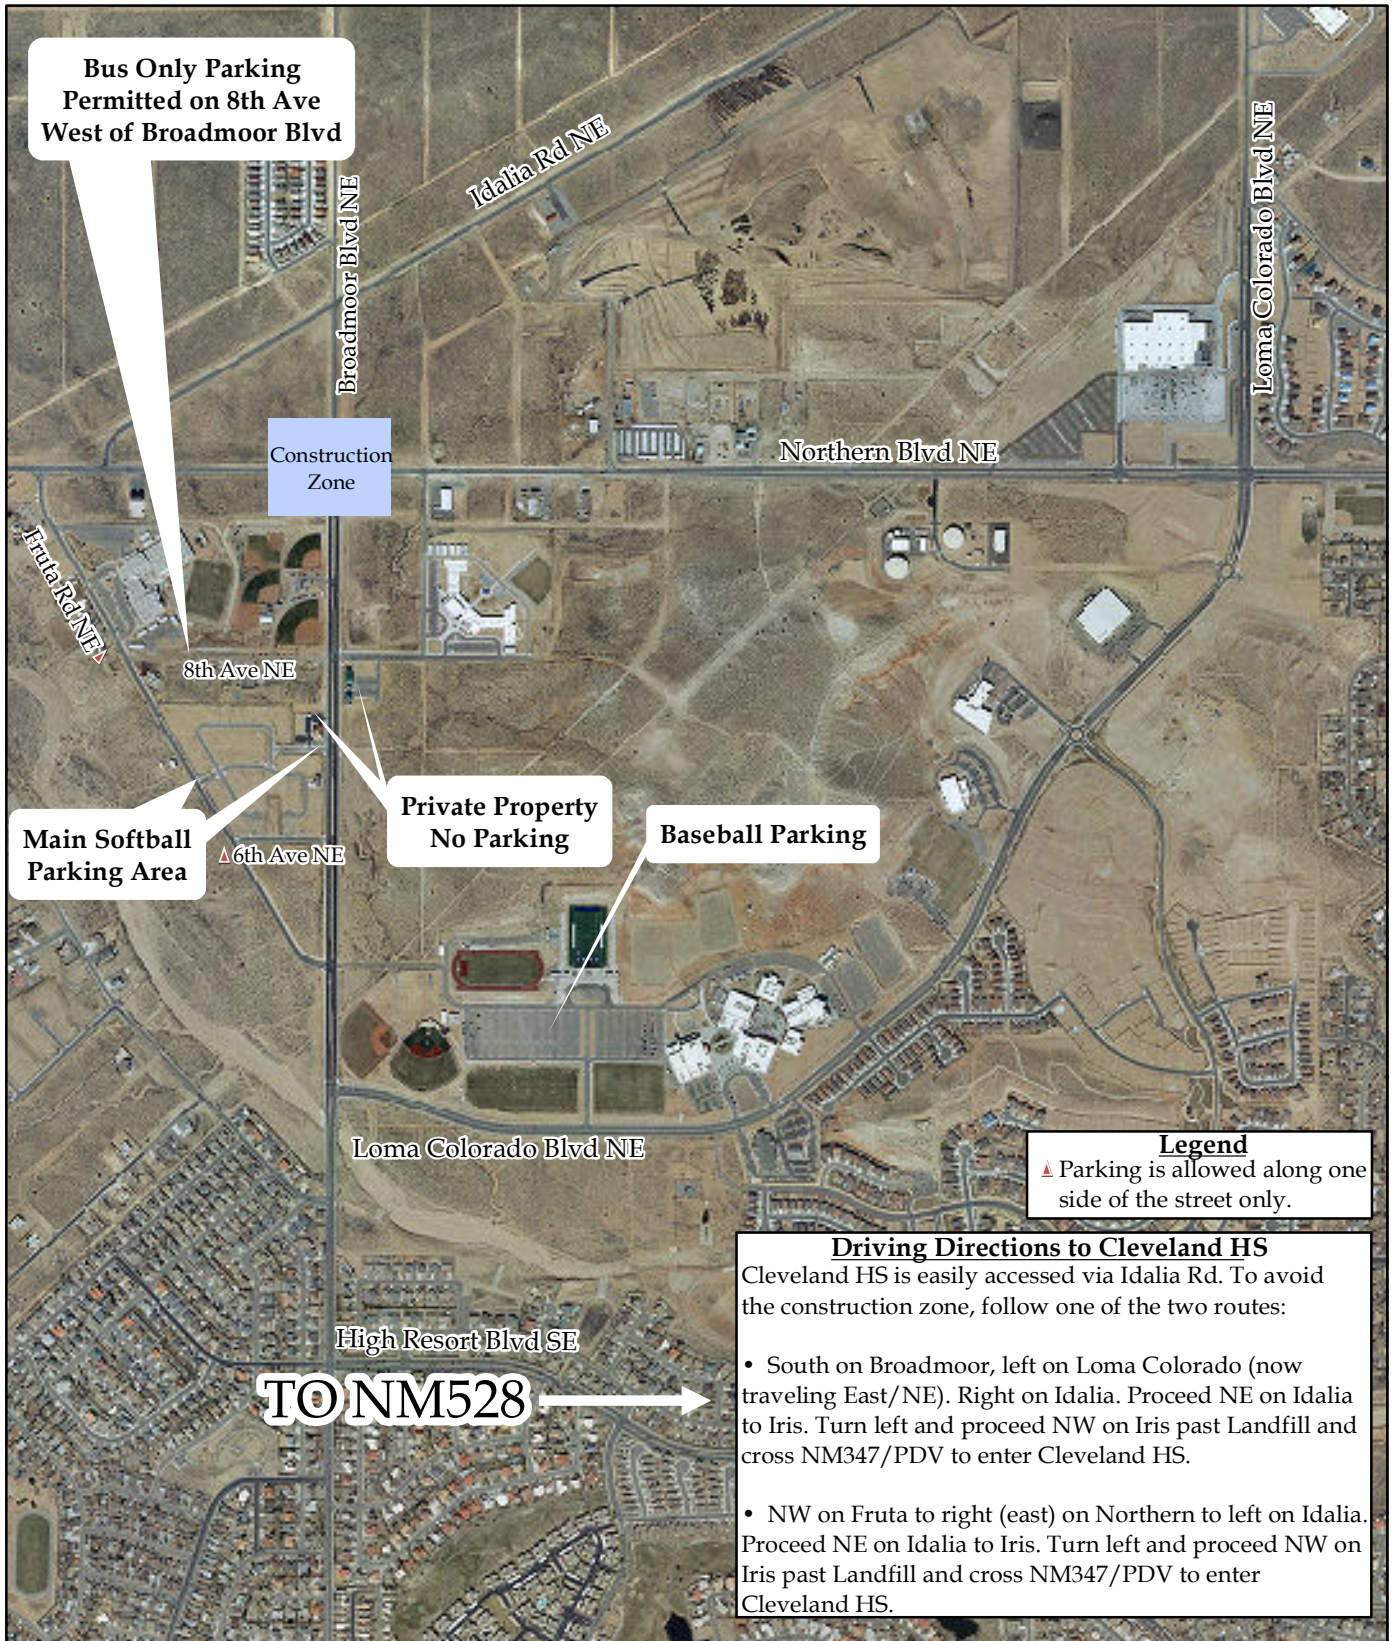

NMAA STATE BASEBALL AND SOFTBALL CHAMPIONSHIP PARKING AT RIO RANCHO HIGH SCHOOL

Legend
▲ Parking is allowed along one side of the street only.

Driving Directions to Cleveland HS
Cleveland HS is easily accessed via Idalia Rd. To avoid the construction zone, follow one of the two routes:

- South on Broadmoor, left on Loma Colorado (now traveling East/NE). Right on Idalia. Proceed NE on Idalia to Iris. Turn left and proceed NW on Iris past Landfill and cross NM347/PDV to enter Cleveland HS.
- NW on Fruta to right (east) on Northern to left on Idalia. Proceed NE on Idalia to Iris. Turn left and proceed NW on Iris past Landfill and cross NM347/PDV to enter Cleveland HS.