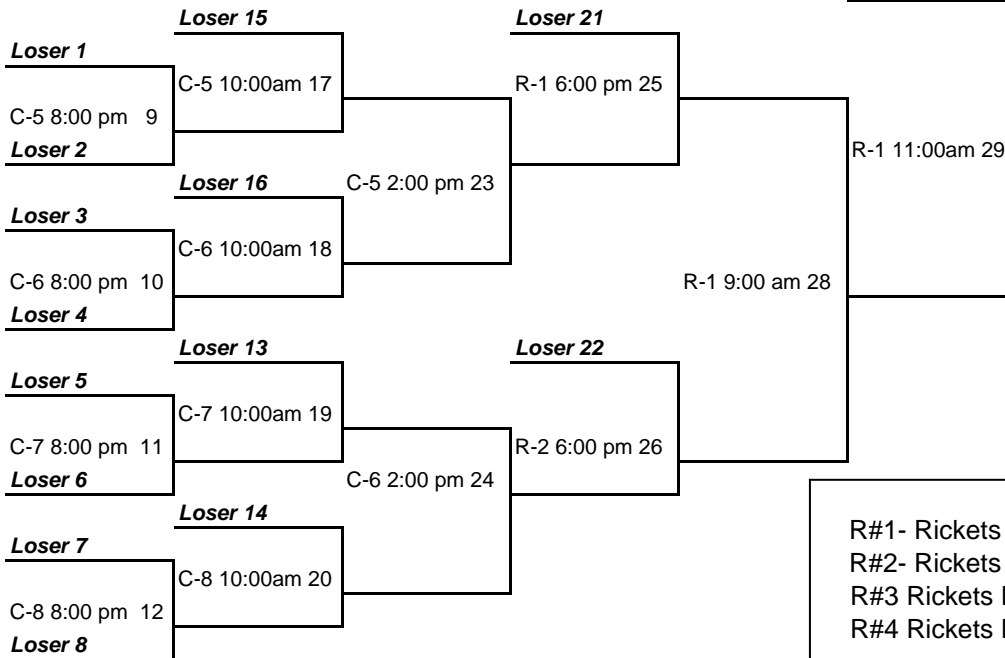

## Class AAAA

Double Elimination

Thur. May 15

Thur. May 15

Fri. May 16

Fri. May 16

Sat. May 17

Presented By Farmers Insurance, Inc.

FARMERS

Thur.. May 15    Fri. May 16    Fri. May 16    Fri. May 16    Sat. May 17    Sat. May 17  
Loser 27

Field Legend	
R#1- Rickets Field 1	C#5- Complex Field 5
R#2- Rickets Field 2	C#6- Complex Field 6
R#3 Rickets Field 3	C#7- Complex Field 7
R#4 Rickets Field 4	C#8- Complex Field 8