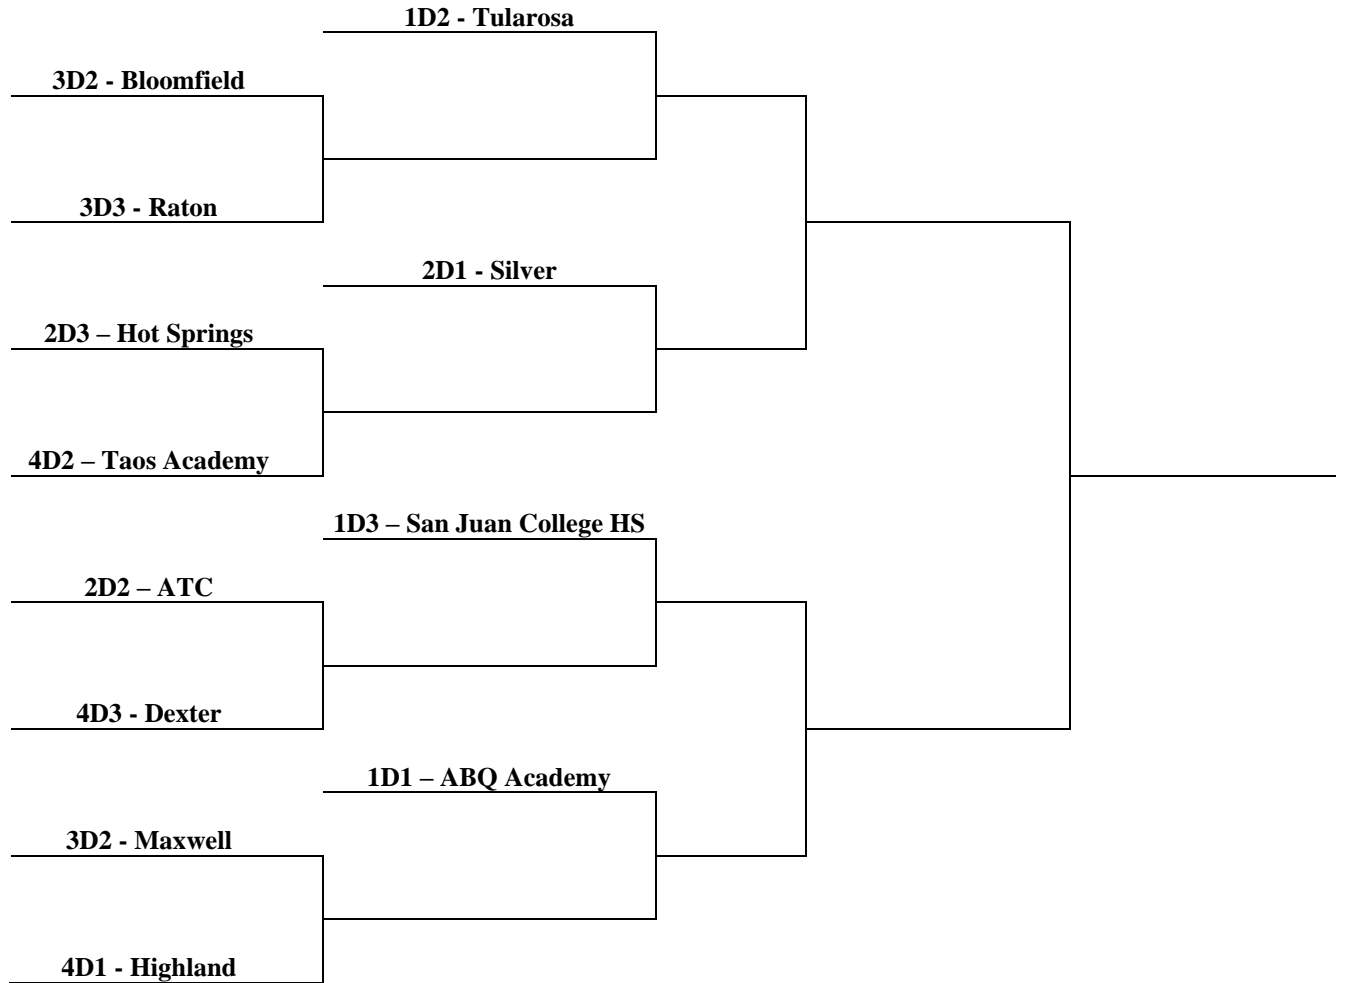

8-Team Bracket – Pre-Determined Matchups Based on District Finish

- League of Legends (5A)

<i>Class 5A League of Legends – Final District Standings</i>	
<u>District 1</u>	<u>District 2</u>
La Cueva	Gadsden
Rio Rancho	Organ Mountain
Sandia	Centennial
Clovis	Las Cruces
Santa Fe	Hobbs
Manzano	

12-Team Bracket – Pre-Determined Matchups Based on District Finish

- League of Legends (A-4A)

<i>Class A-4A League of Legends – Final District Standings</i>		
<u>District 1</u>	<u>District 2</u>	<u>District 3</u>
ABQ Academy	Tularosa	San Juan College HS
Silver	ATC	Hot Springs
Bloomfield	Maxwell	Raton
Highland*	Taos Academy	Dexter*
Del Norte	Rio Rancho Cyber Academy	NMMI
Belen	Laguna Acoma	

**won tiebreaker*

12-Team Bracket – Seeded Based on Final Overall Standings

- NBA 2K (A-3A)

12-Team Bracket – Seeded Based on Final Overall Standings

- NBA 2K (4A-5A)

16-Team Bracket – Pre-Determined Matchups Based on District Finish